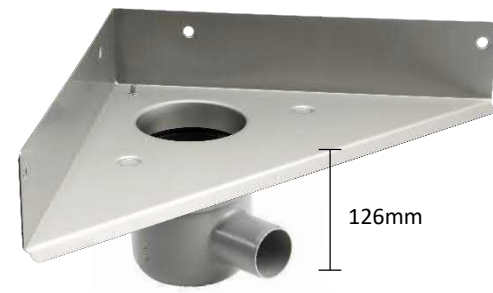

wrm
wet room materials

LOW PROFILE OUTLETS

FOR INSTALLATIONS WITH LOW FLOOR DEPTHS

- BUILD IN MECHANICAL ANTI ODOUR TRAP
- WATERLESS TRAP THAT CANNOT DRY OUT
- REDUCE DEPTH BY 34MM ON LINEAR DRAINS – 36 L/MIN
- REDUCE DEPTH BY 54MM ON CORNER DRAINS – 30L/MIN
- EASY TO CLEAN AND MAINTAIN
- FULL PRODUCT WARRANTY

LINEAR DRAIN

STANDARD 1411.0050 OUTLET

LOW PROFILE 1417.0050 OUTLET
Also compatible with centre floor linear, vinyl linear and Glassline.

CORNER DRAIN

STANDARD 2411.0050 OUTLET

LOW PROFILE 2415.0050 OUTLET