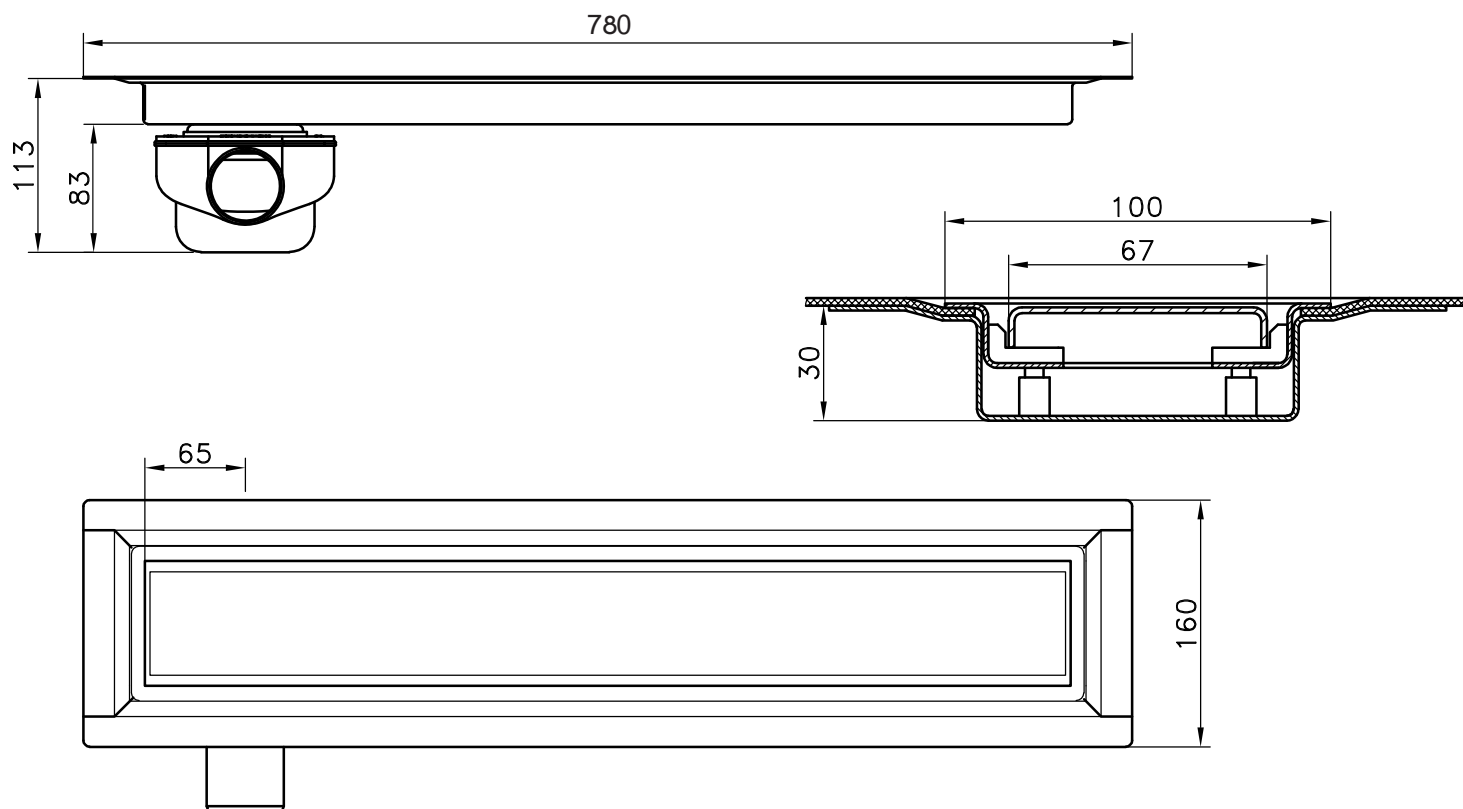

#### WATER TRAP HEIGHT

50mm

# SharpDrain® | Vinyl Linear

SDVL.0700

STRUCTURAL LENGTH

780mm

VISUAL LENGTH

700mm

DRAIN DEPTH

113mm