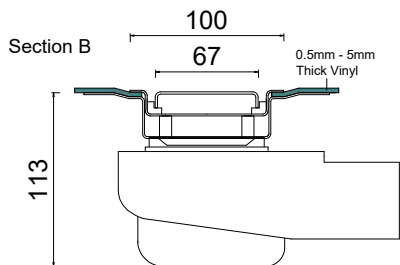

SharpDrain® | Vinyl Linear

SDVL.1000

Section A

WM | Wetroom Materials

www.wetroommaterials.com sales@wetroommaterials.com

UK: Derwentside, 25 Town Street, Duffield, Belper, Derbyshire, DE56 4EH T: +44 (0) 1332 840 820
IRE: Unit E1 Ballymount Industrial Estate, Walkinstown, Dublin 12, D12 WR60 T: +353 (0) 1 297 3488