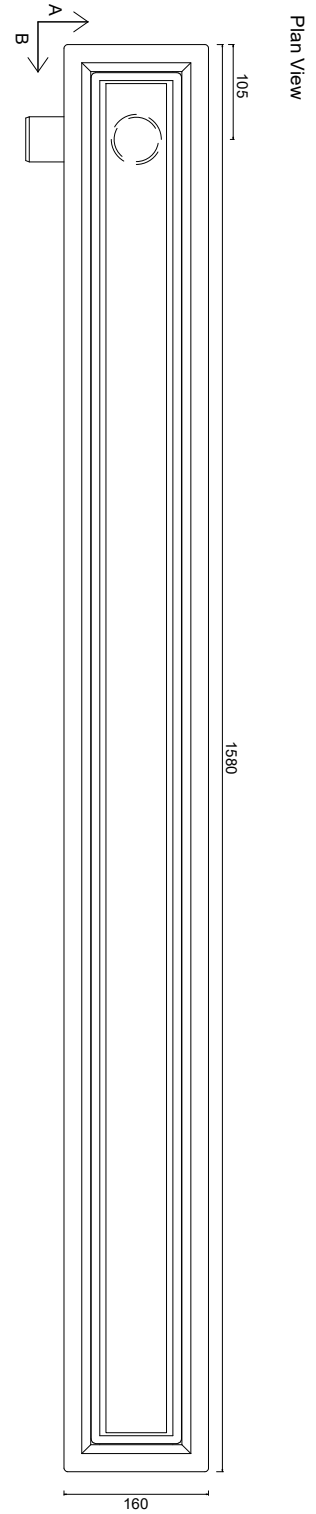

SharpDrain® | Vinyl Linear

SDVL.1500

WM | Wetroom Materials

www.wetroommaterials.com sales@wetroommaterials.com

UK: Derwentside, 25 Town Street, Duffield, Belper, Derbyshire, DE56 4EH T: +44 (0) 1332 840 820
IRE: Unit E1 Ballymount Industrial Estate, Walkinstown, Dublin 12, D12 WR60 T: +353 (0) 1 297 3488