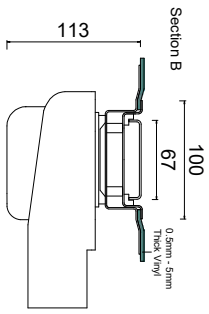

SharpDrain® | Vinyl Linear

SDVL.1500

WM | Wetroom Materials

www.wetroommaterials.com sales@wetroommaterials.com

UK: Derwentside, 25 Town Street, Duffield, Belper, Derbyshire, DE56 4EH T: +44 (0) 1332 840 820
IRE: Unit E1 Ballymount Industrial Estate, Walkinstown, Dublin 12, D12 WR60 T: +353 (0) 1 297 3488