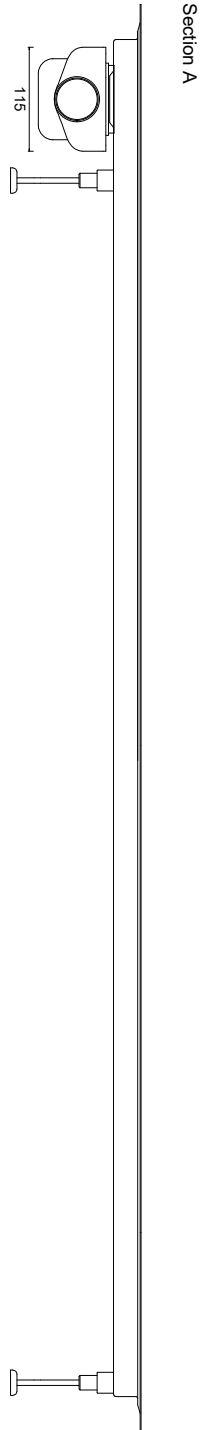

SharpDrain® | Vinyl Linear

SDVL.1500

WM | Wetroom Materials

www.wetroommaterials.com sales@wetroommaterials.com

UK: Derwentside, 25 Town Street, Duffield, Belper, Derbyshire, DE56 4EH T: +44 (0) 1332 840 820
IRE: Unit E1 Ballymount Industrial Estate, Walkinstown, Dublin 12, D12 WR60 T: +353 (0) 1 297 3488