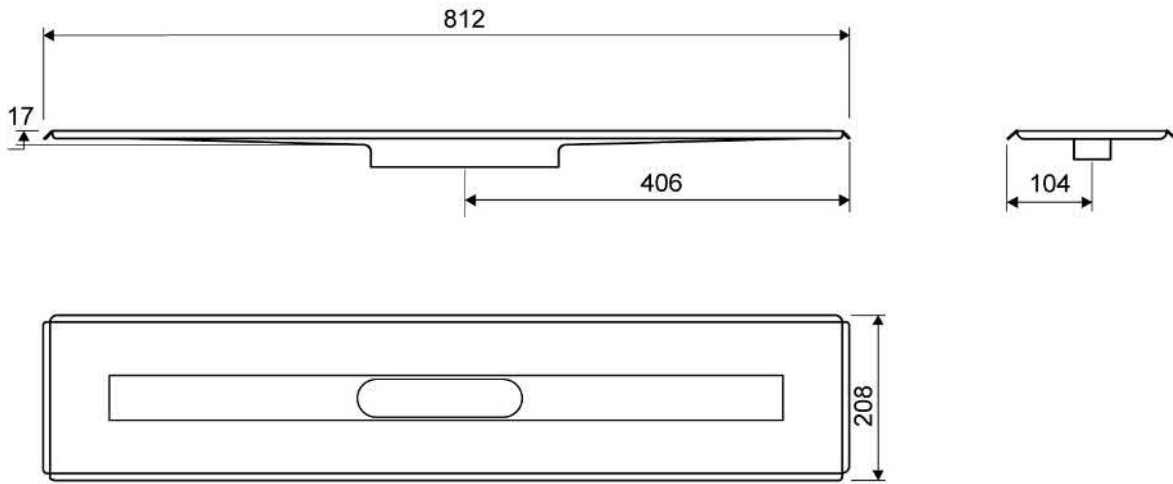

Specifications

ITEM NUMBER	GTIN NUMBER	WEIGHT INCLUDING PACKAGING
3004.0700	5707692006130	3500 g
WEIGHT EXCLUDING PACKAGING	MATERIAL	USAGE
3260 g	1,5 mm stainless steel (AISI 304)	Line drain
SURFACE	MEMBRANE	FLOOR CONSTRUCTION
Pickled	Liquid or sheet membrane	All
FLOORING	MOUNTING	CENTER
Tiles	6 mm plugs 6 mm screws. Torx 20	406 mm
INSTALLATION LENGTH (L)	HEIGHT (H)	LENGTH MODEL
812 mm	17 mm	700 mm

3004.0700

Height Adjustable Installation Feet

Height-adjustable feet (120-220 mm) for installation in concrete.
included with 3004 Unidrain.

1417.0050 - Low Profile Outlet

Linear 1417.0050

Ø 50 mm horizontal drain

The odour barrier can be removed for cleaning

Can be rotated 180 degrees if a rear-facing outlet is required

Note: Odour barrier is VA-approved

Specifications

ITEM NUMBER	GTIN NUMBER	WEIGHT INCLUDING PACKAGING
1417.0050	5707692007915	500 g
WEIGHT EXCLUDING PACKAGING	MATERIAL	USAGE
350 g	Plastic (PP)	Line drain
BARRIER	GASKET	CAPACITY
With (odour barrier)	EPDM	0.6 l/s
SIDE INLET	CENTER	FITS DRAIN UNIT
Without	30 mm	1001, 1002, 1003, 1004, 1100, 3002, 3004, 5002, 5003, 4004

The set consists of a CUSTOM base, rail, heightener set and screws. The set must be assembled before mounting.

Specifications

ITEM NUMBER	GTIN NUMBER	WEIGHT INCLUDING PACKAGING
1950.0700	5707692005331	1580 g
WEIGHT EXCLUDING PACKAGING	MATERIAL	USAGE
1510 g	Stainless steel (AISI 304)	Line drain
SURFACE	LENGTH MODEL	HEIGHTENER SET
Brushed	700 mm	Plastic (PE)
LENGTH WITH/WITHOUT FRAME		
633/695 mm		