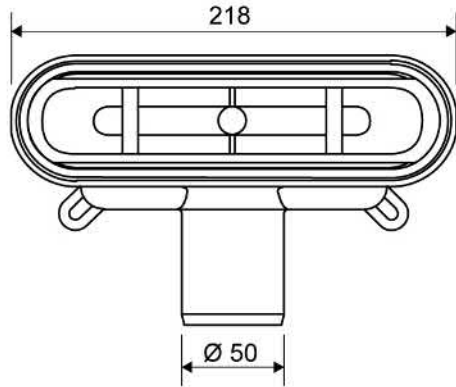

Specifications

ITEM NUMBER	GTIN NUMBER	WEIGHT INCLUDING PACKAGING
3004.0700	5707692006130	3500 g
WEIGHT EXCLUDING PACKAGING	MATERIAL	USAGE
3260 g	1,5 mm stainless steel (AISI 304)	Line drain
SURFACE	MEMBRANE	FLOOR CONSTRUCTION
Pickled	Liquid or sheet membrane	All
FLOORING	MOUNTING	CENTER
Tiles	6 mm plugs 6 mm screws. Torx 20	406 mm
INSTALLATION LENGTH (L)	HEIGHT (H)	LENGTH MODEL
812 mm	17 mm	700 mm

The odour barrier can be removed for cleaning

Can be rotated 180 degrees if a rear-facing outlet is required

Note: Odour barrier is VA-approved

Specifications

ITEM NUMBER	GTIN NUMBER	WEIGHT INCLUDING PACKAGING
1417.0050	5707692007915	500 g
WEIGHT EXCLUDING PACKAGING	MATERIAL	USAGE
350 g	Plastic (PP)	Line drain
BARRIER	GASKET	CAPACITY
With (odour barrier)	EPDM	0.6 l/s
SIDE INLET	CENTER	FITS DRAIN UNIT
Without	30 mm	1001, 1002, 1003, 1004, 1100, 3002, 3004, 5002, 5003, 4004

FITTING HEIGHTS - LINE FAUCETS 1001, 1002, 1003, 1004

Ø	Outlet direction	300	600	700	800	900	1000	1200
Ø 50 mm	Horizontal	64 mm	68 mm	69 mm	70 mm	71 mm	72 mm	74 mm

1606.0700 - 700mm HighLine Custom

HighLine | Custom

The set consists of a CUSTOM base, rail, heightener set and screws. The set must be assembled before mounting.

Specifications

ITEM NUMBER	GTIN NUMBER	WEIGHT INCLUDING PACKAGING
1950.0700	5707692005331	1580 g
WEIGHT EXCLUDING PACKAGING	MATERIAL	USAGE
1510 g	Stainless steel (AISI 304)	Line drain
SURFACE	LENGTH MODEL	HEIGHTENER SET
Brushed	700 mm	Plastic (PE)
LENGTH WITH/WITHOUT FRAME		
633/695 mm		