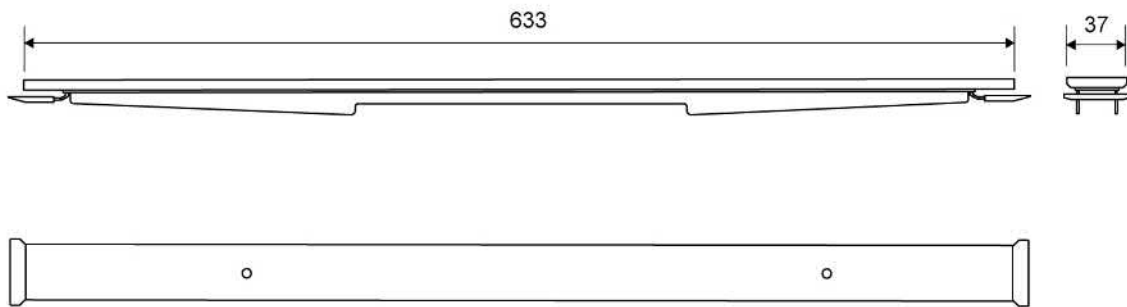

3004.0700

Height Adjustable Installation Feet

Height-adjustable feet (120-220 mm) for installation in concrete.
included with 3004 Unidrain.

1417.0050 - Low Profile Outlet

Linear 1417.0050

Ø 50 mm horizontal drain

The odour barrier can be removed for cleaning

Can be rotated 180 degrees if a rear-facing outlet is required

Note: Odour barrier is VA-approved

Specifications

ITEM NUMBER	GTIN NUMBER	WEIGHT INCLUDING PACKAGING
1417.0050	5707692007915	500 g
WEIGHT EXCLUDING PACKAGING	MATERIAL	USAGE
350 g	Plastic (PP)	Line drain
BARRIER	GASKET	CAPACITY
With (odour barrier)	EPDM	0.6 l/s
SIDE INLET	CENTER	FITS DRAIN UNIT
Without	30 mm	1001, 1002, 1003, 1004, 1100, 3002, 3004, 5002, 5003, 4004

FITTING HEIGHTS - LINE FAUCETS 1001, 1002, 1003, 1004

Ø	Outlet direction	300	600	700	800	900	1000	1200
Ø 50 mm	Horizontal	64 mm	68 mm	69 mm	70 mm	71 mm	72 mm	74 mm

1606.0700 - 700mm HighLine Custom

HighLine | Custom

The set consists of a CUSTOM base, rail, heightener set and screws. The set must be assembled before mounting.

Specifications

ITEM NUMBER	GTIN NUMBER	WEIGHT INCLUDING PACKAGING
1950.0700	5707692005331	1580 g
WEIGHT EXCLUDING PACKAGING	MATERIAL	USAGE
1510 g	Stainless steel (AISI 304)	Line drain
SURFACE	LENGTH MODEL	HEIGHTENER SET
Brushed	700 mm	Plastic (PE)
LENGTH WITH/WITHOUT FRAME		
633/695 mm		