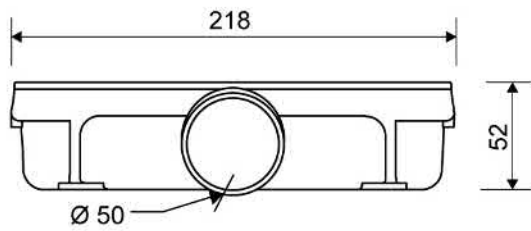

Specifications

ITEM NUMBER	GTIN NUMBER	WEIGHT INCLUDING PACKAGING
3004.0700	5707692006130	3500 g
WEIGHT EXCLUDING PACKAGING	MATERIAL	USAGE
3260 g	1,5 mm stainless steel (AISI 304)	Line drain
SURFACE	MEMBRANE	FLOOR CONSTRUCTION
Pickled	Liquid or sheet membrane	All
FLOORING	MOUNTING	CENTER
Tiles	6 mm plugs 6 mm screws. Torx 20	406 mm
INSTALLATION LENGTH (L)	HEIGHT (H)	LENGTH MODEL
812 mm	17 mm	700 mm

The odour barrier can be removed for cleaning

Can be rotated 180 degrees if a rear-facing outlet is required

Note: Odour barrier is VA-approved

Specifications

ITEM NUMBER	GTIN NUMBER	WEIGHT INCLUDING PACKAGING
1417.0050	5707692007915	500 g
WEIGHT EXCLUDING PACKAGING	MATERIAL	USAGE
350 g	Plastic (PP)	Line drain
BARRIER	GASKET	CAPACITY
With (odour barrier)	EPDM	0.6 l/s
SIDE INLET	CENTER	FITS DRAIN UNIT
Without	30 mm	1001, 1002, 1003, 1004, 1100, 3002, 3004, 5002, 5003, 4004

FITTING HEIGHTS - LINE FAUCETS 1001, 1002, 1003, 1004

Ø	Outlet direction	300	600	700	800	900	1000	1200
Ø 50 mm	Horizontal	64 mm	68 mm	69 mm	70 mm	71 mm	72 mm	74 mm

1606.0700 - 700mm HighLine Custom

HighLine | Custom

The set consists of a CUSTOM base, rail, heightener set and screws. The set must be assembled before mounting.

Specifications

ITEM NUMBER	GTIN NUMBER	WEIGHT INCLUDING PACKAGING
1950.0700	5707692005331	1580 g
WEIGHT EXCLUDING PACKAGING	MATERIAL	USAGE
1510 g	Stainless steel (AISI 304)	Line drain
SURFACE	LENGTH MODEL	HEIGHTENER SET
Brushed	700 mm	Plastic (PE)
LENGTH WITH/WITHOUT FRAME		
633/695 mm		