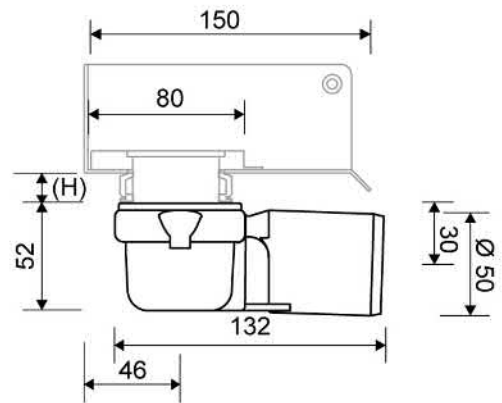

Specifications

ITEM NUMBER	GTIN NUMBER	WEIGHT INCLUDING PACKAGING
3004.0700	5707692006130	3500 g
WEIGHT EXCLUDING PACKAGING	MATERIAL	USAGE
3260 g	1,5 mm stainless steel (AISI 304)	Line drain
SURFACE	MEMBRANE	FLOOR CONSTRUCTION
Pickled	Liquid or sheet membrane	All
FLOORING	MOUNTING	CENTER
Tiles	6 mm plugs 6 mm screws. Torx 20	406 mm
INSTALLATION LENGTH (L)	HEIGHT (H)	LENGTH MODEL
812 mm	17 mm	700 mm

The odour barrier can be removed for cleaning

Can be rotated 180 degrees if a rear-facing outlet is required

Note: Odour barrier is VA-approved

Specifications

ITEM NUMBER	GTIN NUMBER	WEIGHT INCLUDING PACKAGING
1417.0050	5707692007915	500 g
WEIGHT EXCLUDING PACKAGING	MATERIAL	USAGE
350 g	Plastic (PP)	Line drain
BARRIER	GASKET	CAPACITY
With (odour barrier)	EPDM	0.6 l/s
SIDE INLET	CENTER	FITS DRAIN UNIT
Without	30 mm	1001, 1002, 1003, 1004, 1100, 3002, 3004, 5002, 5003, 4004

FITTING HEIGHTS - LINE FAUCETS 1001, 1002, 1003, 1004

Ø	Outlet direction	300	600	700	800	900	1000	1200
Ø 50 mm	Horizontal	64 mm	68 mm	69 mm	70 mm	71 mm	72 mm	74 mm

1606.0700 - 700mm HighLine Custom

HighLine | Custom

The set consists of a CUSTOM base, rail, heightener set and screws. The set must be assembled before mounting.

Specifications

ITEM NUMBER	GTIN NUMBER	WEIGHT INCLUDING PACKAGING
1950.0700	5707692005331	1580 g
WEIGHT EXCLUDING PACKAGING	MATERIAL	USAGE
1510 g	Stainless steel (AISI 304)	Line drain
SURFACE	LENGTH MODEL	HEIGHTENER SET
Brushed	700 mm	Plastic (PE)
LENGTH WITH/WITHOUT FRAME		
633/695 mm		