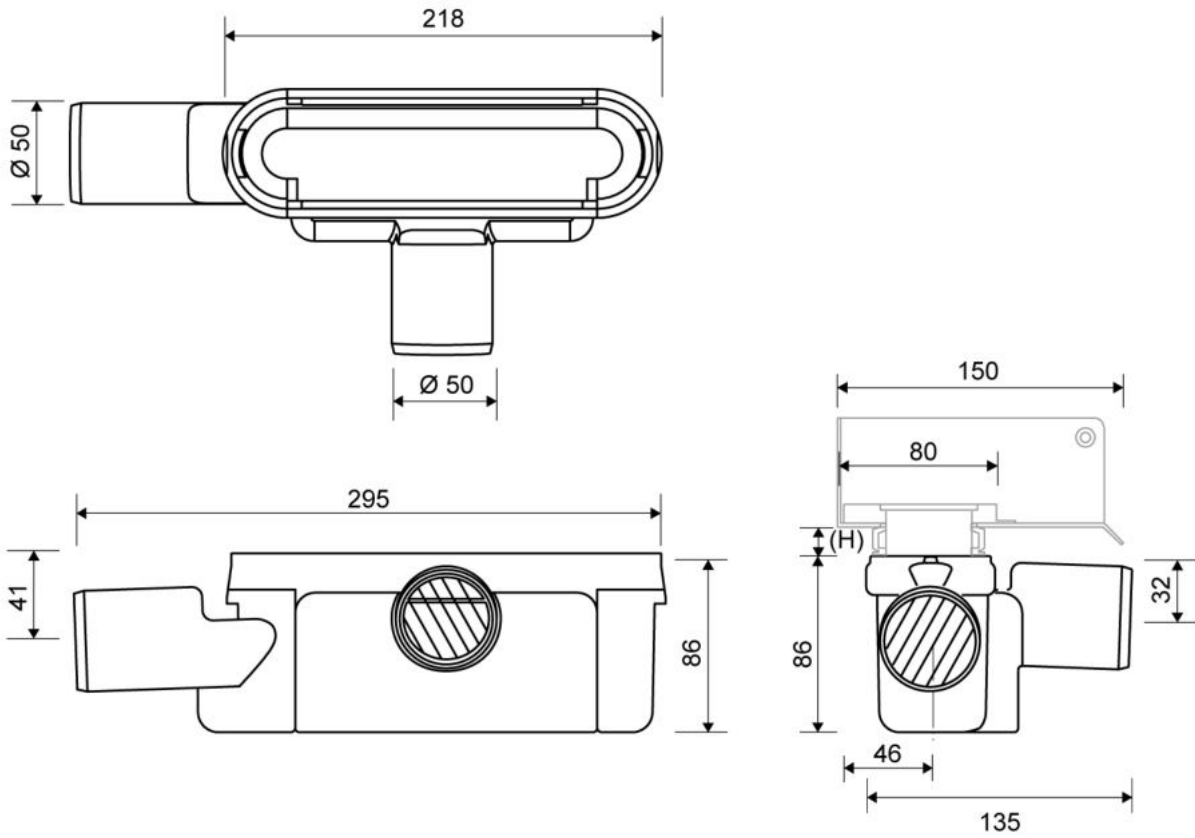

3004.0900

Height Adjustable Installation Feet

Height-adjustable feet (120-220 mm) for installation in concrete.
included with 3004 Unidrain.

1416.0050 - Multi Directional Outlet

Line 1416.0050

Ø 50 mm horizontal drain

Can be rotated 180 degrees if a rear-facing outlet is required.

Note two drains. Cannot be used as an inlet.

Specifications

ITEM NUMBER	GTIN NUMBER	WEIGHT INCLUDING PACKAGING
1416.0050	5707692012520	505 g
WEIGHT EXCLUDING PACKAGING	MATERIAL	USAGE
312 g	Plastic (PP)	Line drain
BARRIER	GASKET	CAPACITY
With	EPDM	0,8 l/s
SIDE INLET	CENTER	FITS DRAIN UNIT
Without	32 mm	1001, 1002, 1003, 1004, 1100, 3002, 3004, 5002, 5003, 4004

FITTING HEIGHTS - LINE FAUCETS 1001, 1002, 1003, 1004

Ø	Outlet direction	300	600	700	800	900	1000	1200
Ø 50 mm	Horizontal	98 mm	102 mm	103 mm	104 mm	105 mm	106 mm	108 mm

1920.0915 - 900mm Brass Panel

HighLine Colour Panel | Brass

The set consists of a Highline Panel in Brushed Stainless Steel PVD coated Brass, heightener set and screws. Also available in Copper, Black, Brushed and Polished Stainless Steel

Specifications

ITEM NUMBER	GTIN NUMBER	MATERIAL
1920.0915	5707692009797	Stainless steel (AISI 304)
USAGE	SURFACE	LENGTH MODEL
Linear drain	PVD Brass	900 mm
FITS DRAIN UNIT	HEIGHTENER SET	LENGTH WITH/WITHOUT FRAME
1001, 1002, 1003, 1004, 1100, 5002, 5003	Plastic (PE)	833/895 mm