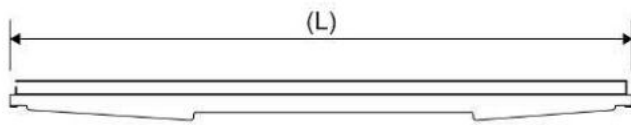

3004.0900

Height Adjustable Installation Feet

Height-adjustable feet (120-220 mm) for installation in concrete.
included with 3004 Unidrain.

1416.0050 - Multi Directional Outlet

Line 1416.0050

Ø 50 mm horizontal drain

Can be rotated 180 degrees if a rear-facing outlet is required.

Note two drains. Cannot be used as an inlet.

Specifications

ITEM NUMBER	GTIN NUMBER	WEIGHT INCLUDING PACKAGING
1416.0050	5707692012520	505 g
WEIGHT EXCLUDING PACKAGING	MATERIAL	USAGE
312 g	Plastic (PP)	Line drain
BARRIER	GASKET	CAPACITY
With	EPDM	0,8 l/s
SIDE INLET	CENTER	FITS DRAIN UNIT
Without	32 mm	1001, 1002, 1003, 1004, 1100, 3002, 3004, 5002, 5003, 4004

FITTING HEIGHTS - LINE FAUCETS 1001, 1002, 1003, 1004

Ø	Outlet direction	300	600	700	800	900	1000	1200
Ø 50 mm	Horizontal	98 mm	102 mm	103 mm	104 mm	105 mm	106 mm	108 mm

1920.0915 - 900mm Brass Panel

HighLine Colour Panel | Brass

The set consists of a Highline Panel in Brushed Stainless Steel PVD coated Brass, heightener set and screws. Also available in Copper, Black, Brushed and Polished Stainless Steel

Specifications

ITEM NUMBER	GTIN NUMBER	MATERIAL
1920.0915	5707692009797	Stainless steel (AISI 304)
USAGE	SURFACE	LENGTH MODEL
Linear drain	PVD Brass	900 mm
FITS DRAIN UNIT	HEIGHTENER SET	LENGTH WITH/WITHOUT FRAME
1001, 1002, 1003, 1004, 1100, 5002, 5003	Plastic (PE)	833/895 mm