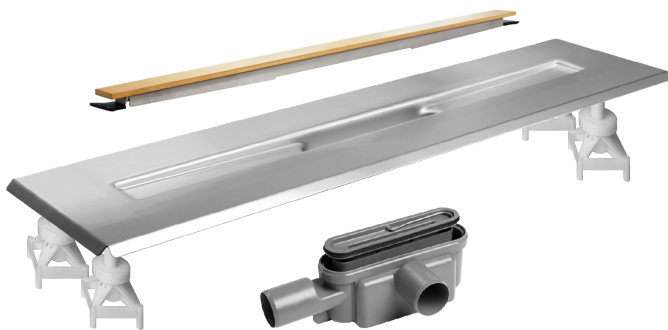

3004.0900K5NF Standard Outlet DATA SHEET

KIT CONTAINS

FREESTANDING DRAIN
INSTALLATION FEET
MULTI DIRECTIONAL OUTLET
HIGHLINE PANEL BRASS

3004.0900 - 900 Model Drain Body

Line 3004

For shower cubicle with no permanent walls

Specifications

ITEM NUMBER	GTIN NUMBER	WEIGHT INCLUDING PACKAGING
3004.0900	5707692006147	4200 g
WEIGHT EXCLUDING PACKAGING	MATERIAL	USAGE
4000 g	1,5 mm stainless steel (AISI 304)	Line drain
SURFACE	MEMBRANE	FLOOR CONSTRUCTION
Pickled	Liquid or sheet membrane	All
FLOORING	MOUNTING	CENTER
Tiles	6 mm plugs 6 mm screws. Torx 20	506 mm
INSTALLATION LENGTH (L)	HEIGHT (H)	LENGTH MODEL
1012 mm	19 mm	900 mm

3004.0900

Height Adjustable Installation Feet

Height-adjustable feet (120-220 mm) for installation in concrete.
included with 3004 Unidrain.

1416.0050 - Multi Directional Outlet

Line 1416.0050

Ø 50 mm horizontal drain

The set consists of a Highline Panel in Brushed Stainless Steel PVD coated Brass, heightener set and screws. Also available in Copper, Black, Brushed and Polished Stainless Steel

Specifications

ITEM NUMBER	GTIN NUMBER	MATERIAL
1920.0915	5707692009797	Stainless steel (AISI 304)
USAGE	SURFACE	LENGTH MODEL
Linear drain	PVD Brass	900 mm
FITS DRAIN UNIT	HEIGHTENER SET	LENGTH WITH/WITHOUT FRAME
1001, 1002, 1003, 1004, 1100, 5002, 5003	Plastic (PE)	833/895 mm