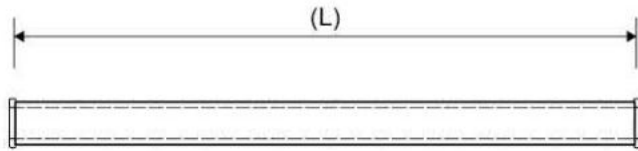

Specifications

ITEM NUMBER	GTIN NUMBER	WEIGHT INCLUDING PACKAGING
3004.0900	5707692006147	4200 g
WEIGHT EXCLUDING PACKAGING	MATERIAL	USAGE
4000 g	1,5 mm stainless steel (AISI 304)	Line drain
SURFACE	MEMBRANE	FLOOR CONSTRUCTION
Pickled	Liquid or sheet membrane	All
FLOORING	MOUNTING	CENTER
Tiles	6 mm plugs 6 mm screws. Torx 20	506 mm
INSTALLATION LENGTH (L)	HEIGHT (H)	LENGTH MODEL
1012 mm	19 mm	900 mm

Can be rotated 180 degrees if a rear-facing outlet is required.

Note two drains. Cannot be used as an inlet.

Specifications

ITEM NUMBER	GTIN NUMBER	WEIGHT INCLUDING PACKAGING
1416.0050	5707692012520	505 g
WEIGHT EXCLUDING PACKAGING	MATERIAL	USAGE
312 g	Plastic (PP)	Line drain
BARRIER	GASKET	CAPACITY
With	EPDM	0,8 l/s
SIDE INLET	CENTER	FITS DRAIN UNIT
Without	32 mm	1001, 1002, 1003, 1004, 1100, 3002, 3004, 5002, 5003, 4004

FITTING HEIGHTS - LINE FAUCETS 1001, 1002, 1003, 1004

Ø	Outlet direction	300	600	700	800	900	1000	1200
Ø 50 mm	Horizontal	98 mm	102 mm	103 mm	104 mm	105 mm	106 mm	108 mm

1920.0915 - 900mm Brass Panel

HighLine Colour Panel | Brass

The set consists of a Highline Panel in Brushed Stainless Steel PVD coated Brass, heightener set and screws. Also available in Copper, Black, Brushed and Polished Stainless Steel

Specifications

ITEM NUMBER	GTIN NUMBER	MATERIAL
1920.0915	5707692009797	Stainless steel (AISI 304)
USAGE	SURFACE	LENGTH MODEL
Linear drain	PVD Brass	900 mm
FITS DRAIN UNIT	HEIGHTENER SET	LENGTH WITH/WITHOUT FRAME
1001, 1002, 1003, 1004, 1100, 5002, 5003	Plastic (PE)	833/895 mm