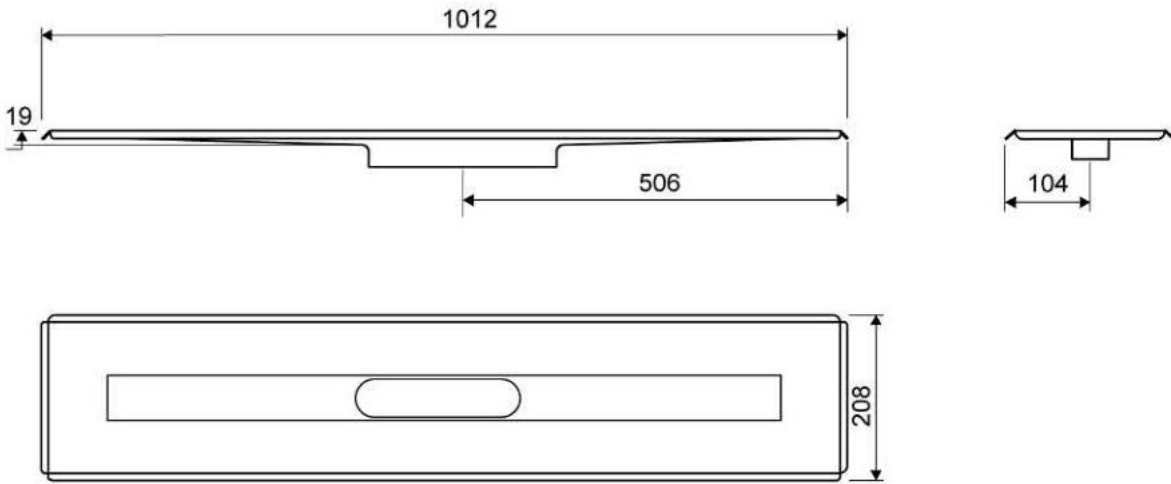

Specifications

ITEM NUMBER	GTIN NUMBER	WEIGHT INCLUDING PACKAGING
3004.0900	5707692006147	4200 g
WEIGHT EXCLUDING PACKAGING	MATERIAL	USAGE
4000 g	1,5 mm stainless steel (AISI 304)	Line drain
SURFACE	MEMBRANE	FLOOR CONSTRUCTION
Pickled	Liquid or sheet membrane	All
FLOORING	MOUNTING	CENTER
Tiles	6 mm plugs 6 mm screws. Torx 20	506 mm
INSTALLATION LENGTH (L)	HEIGHT (H)	LENGTH MODEL
1012 mm	19 mm	900 mm

3004.0900

Height Adjustable Installation Feet

Height-adjustable feet (120-220 mm) for installation in concrete.
included with 3004 Unidrain.

1416.0050 - Multi Directional Outlet

Line 1416.0050

Ø 50 mm horizontal drain

Can be rotated 180 degrees if a rear-facing outlet is required.

Note two drains. Cannot be used as an inlet.

Specifications

ITEM NUMBER	GTIN NUMBER	WEIGHT INCLUDING PACKAGING
1416.0050	5707692012520	505 g
WEIGHT EXCLUDING PACKAGING	MATERIAL	USAGE
312 g	Plastic (PP)	Line drain
BARRIER	GASKET	CAPACITY
With	EPDM	0,8 l/s
SIDE INLET	CENTER	FITS DRAIN UNIT
Without	32 mm	1001, 1002, 1003, 1004, 1100, 3002, 3004, 5002, 5003, 4004

The set consists of a Highline Panel in Brushed Stainless Steel PVD coated Brass, heightener set and screws. Also available in Copper, Black, Brushed and Polished Stainless Steel

Specifications

ITEM NUMBER	GTIN NUMBER	MATERIAL
1920.0915	5707692009797	Stainless steel (AISI 304)
USAGE	SURFACE	LENGTH MODEL
Linear drain	PVD Brass	900 mm
FITS DRAIN UNIT	HEIGHTENER SET	LENGTH WITH/WITHOUT FRAME
1001, 1002, 1003, 1004, 1100, 5002, 5003	Plastic (PE)	833/895 mm