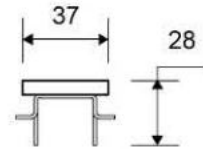

Specifications

ITEM NUMBER	GTIN NUMBER	WEIGHT INCLUDING PACKAGING
3004.0900	5707692006147	4200 g
WEIGHT EXCLUDING PACKAGING	MATERIAL	USAGE
4000 g	1,5 mm stainless steel (AISI 304)	Line drain
SURFACE	MEMBRANE	FLOOR CONSTRUCTION
Pickled	Liquid or sheet membrane	All
FLOORING	MOUNTING	CENTER
Tiles	6 mm plugs 6 mm screws. Torx 20	506 mm
INSTALLATION LENGTH (L)	HEIGHT (H)	LENGTH MODEL
1012 mm	19 mm	900 mm

Can be rotated 180 degrees if a rear-facing outlet is required.

Note two drains. Cannot be used as an inlet.

Specifications

ITEM NUMBER	GTIN NUMBER	WEIGHT INCLUDING PACKAGING
1416.0050	5707692012520	505 g
WEIGHT EXCLUDING PACKAGING	MATERIAL	USAGE
312 g	Plastic (PP)	Line drain
BARRIER	GASKET	CAPACITY
With	EPDM	0,8 l/s
SIDE INLET	CENTER	FITS DRAIN UNIT
Without	32 mm	1001, 1002, 1003, 1004, 1100, 3002, 3004, 5002, 5003, 4004

FITTING HEIGHTS - LINE FAUCETS 1001, 1002, 1003, 1004

Ø	Outlet direction	300	600	700	800	900	1000	1200
Ø 50 mm	Horizontal	98 mm	102 mm	103 mm	104 mm	105 mm	106 mm	108 mm

1920.0915 - 900mm Brass Panel

HighLine Colour Panel | Brass

The set consists of a Highline Panel in Brushed Stainless Steel PVD coated Brass, heightener set and screws. Also available in Copper, Black, Brushed and Polished Stainless Steel

Specifications

ITEM NUMBER	GTIN NUMBER	MATERIAL
1920.0915	5707692009797	Stainless steel (AISI 304)
USAGE	SURFACE	LENGTH MODEL
Linear drain	PVD Brass	900 mm
FITS DRAIN UNIT	HEIGHTENER SET	LENGTH WITH/WITHOUT FRAME
1001, 1002, 1003, 1004, 1100, 5002, 5003	Plastic (PE)	833/895 mm