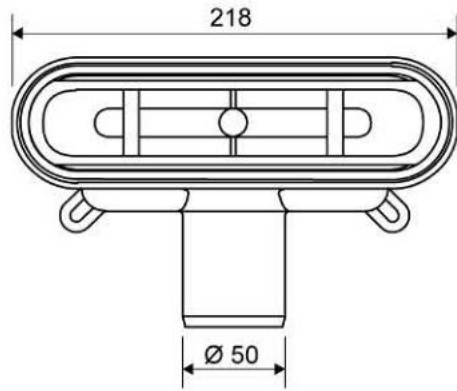

### Specifications

<b>ITEM NUMBER</b>	<b>GTIN NUMBER</b>	<b>MATERIAL</b>
1004.1401	5707692008387	1.5 mm stainless steel (AISI 304)
<b>USAGE</b>	<b>SURFACE</b>	<b>MEMBRANE</b>
Linear drain	Pickled	Liquid or sheet membrane
<b>FLOOR CONSTRUCTION</b>	<b>FLOORING</b>	<b>MOUNTING</b>
All	Tiles	6 mm Pluks 6 mm Skruer. Torx 20
<b>CENTER</b>	<b>INSTALLATION LENGTH (L)</b>	<b>HEIGHT (H)</b>
406 mm	1509 mm	17 mm
<b>LENGTH MODEL</b>		
1400		

### Specifications

ITEM NUMBER	GTIN NUMBER	WEIGHT INCLUDING PACKAGING
1417.0050	5707692007915	500 g
WEIGHT EXCLUDING PACKAGING	MATERIAL	USAGE
350 g	Plastic (PP)	Line drain
BARRIER	GASKET	CAPACITY
With (odour barrier)	EPDM	0.6 l/s
SIDE INLET	CENTER	FITS DRAIN UNIT
Without	30 mm	1001, 1002, 1003, 1004, 1100, 3002, 3004, 5002, 5003, 4004

FITTING HEIGHTS - LINE FAUCETS 1001, 1002, 1003, 1004

Ø	Outlet direction	300	600	700	800	900	1000	1200
Ø 50 mm	Horizontal	64 mm	68 mm	69 mm	70 mm	71 mm	72 mm	74 mm

### Specifications

<b>ITEM NUMBER</b> 1916.0715	<b>GTIN NUMBER</b> 5707692011899	<b>MATERIAL</b> Stainless steel (AISI 304)
<b>USAGE</b> Linear drain	<b>SURFACE</b> PVD Copper	<b>INSTALLATION LENGTH (L2)</b> 695 mm
<b>HEIGHT (H)</b> H 15 mm	<b>LENGTH MODEL</b> 700 mm	<b>FITS DRAIN UNIT</b> 1001, 1002, 1003, 1004, 1100, 5002, 5003
<b>INSERT</b> Synthetic		