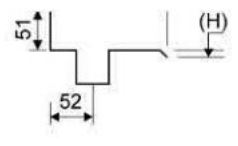

## 1004.1401 - 1400 Model Drain Body

Line 1004

Wall Mounted Linear Drain fixed to wall for a very secure installation and to allow for a one way fall.  
Suitable for 25mm wall build up. For larger sizes, please contact Wet Room Materials.  
Can be freely positioned against rear wall, independent of any side walls.

### Specifications

<b>ITEM NUMBER</b>	<b>GTIN NUMBER</b>	<b>MATERIAL</b>
1004.1401	5707692008387	1.5 mm stainless steel (AISI 304)
<b>USAGE</b>	<b>SURFACE</b>	<b>MEMBRANE</b>
Linear drain	Pickled	Liquid or sheet membrane
<b>FLOOR CONSTRUCTION</b>	<b>FLOORING</b>	<b>MOUNTING</b>
All	Tiles	6 mm Pluks 6 mm Skruer. Torx 20
<b>CENTER</b>	<b>INSTALLATION LENGTH (L)</b>	<b>HEIGHT (H)</b>
406 mm	1509 mm	17 mm
<b>LENGTH MODEL</b>		
1400		

### Specifications

<b>ITEM NUMBER</b> 1916.0715	<b>GTIN NUMBER</b> 5707692011899	<b>MATERIAL</b> Stainless steel (AISI 304)
<b>USAGE</b> Linear drain	<b>SURFACE</b> PVD Copper	<b>INSTALLATION LENGTH (L2)</b> 695 mm
<b>HEIGHT (H)</b> H 15 mm	<b>LENGTH MODEL</b> 700 mm	<b>FITS DRAIN UNIT</b> 1001, 1002, 1003, 1004, 1100, 5002, 5003
<b>INSERT</b> Synthetic		

### Specifications

<b>ITEM NUMBER</b>	<b>GTIN NUMBER</b>	<b>MATERIAL</b>
1920.0716	5707692009810	Stainless steel (AISI 304)
<b>USAGE</b>	<b>SURFACE</b>	<b>LENGTH MODEL</b>
Linear drain	PVD Copper	700 mm
<b>FITS DRAIN UNIT</b>	<b>HEIGHTENER SET</b>	<b>LENGTH WITH/WITHOUT FRAME</b>
1001, 1002, 1003, 1004, 1100, 5002, 5003	Plastic (PE)	633/695 mm