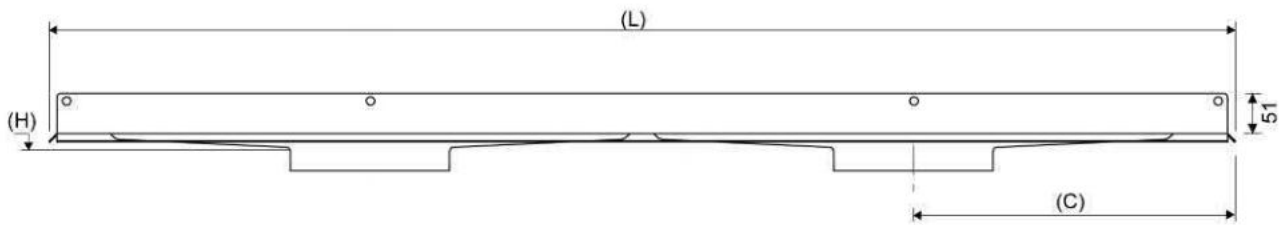

## 1004.1401 - 1400 Model Drain Body

Line 1004

Wall Mounted Linear Drain fixed to wall for a very secure installation and to allow for a one way fall.  
Suitable for 25mm wall build up. For larger sizes, please contact Wet Room Materials.  
Can be freely positioned against rear wall, independent of any side walls.

### Specifications

<b>ITEM NUMBER</b>	<b>GTIN NUMBER</b>	<b>MATERIAL</b>
1004.1401	5707692008387	1.5 mm stainless steel (AISI 304)
<b>USAGE</b>	<b>SURFACE</b>	<b>MEMBRANE</b>
Linear drain	Pickled	Liquid or sheet membrane
<b>FLOOR CONSTRUCTION</b>	<b>FLOORING</b>	<b>MOUNTING</b>
All	Tiles	6 mm Pluks 6 mm Skruer. Torx 20
<b>CENTER</b>	<b>INSTALLATION LENGTH (L)</b>	<b>HEIGHT (H)</b>
406 mm	1509 mm	17 mm
<b>LENGTH MODEL</b>		
1400		

### Specifications

<b>ITEM NUMBER</b> 1916.0715	<b>GTIN NUMBER</b> 5707692011899	<b>MATERIAL</b> Stainless steel (AISI 304)
<b>USAGE</b> Linear drain	<b>SURFACE</b> PVD Copper	<b>INSTALLATION LENGTH (L2)</b> 695 mm
<b>HEIGHT (H)</b> H 15 mm	<b>LENGTH MODEL</b> 700 mm	<b>FITS DRAIN UNIT</b> 1001, 1002, 1003, 1004, 1100, 5002, 5003
<b>INSERT</b> Synthetic		

### Specifications

<b>ITEM NUMBER</b>	<b>GTIN NUMBER</b>	<b>MATERIAL</b>
1920.0716	5707692009810	Stainless steel (AISI 304)
<b>USAGE</b>	<b>SURFACE</b>	<b>LENGTH MODEL</b>
Linear drain	PVD Copper	700 mm
<b>FITS DRAIN UNIT</b>	<b>HEIGHTENER SET</b>	<b>LENGTH WITH/WITHOUT FRAME</b>
1001, 1002, 1003, 1004, 1100, 5002, 5003	Plastic (PE)	633/695 mm