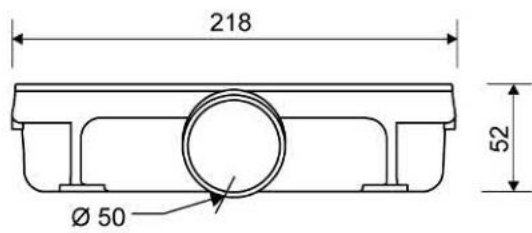

### Specifications

<b>ITEM NUMBER</b>	<b>GTIN NUMBER</b>	<b>MATERIAL</b>
1004.1401	5707692008387	1.5 mm stainless steel (AISI 304)
<b>USAGE</b>	<b>SURFACE</b>	<b>MEMBRANE</b>
Linear drain	Pickled	Liquid or sheet membrane
<b>FLOOR CONSTRUCTION</b>	<b>FLOORING</b>	<b>MOUNTING</b>
All	Tiles	6 mm Pluks 6 mm Skruer. Torx 20
<b>CENTER</b>	<b>INSTALLATION LENGTH (L)</b>	<b>HEIGHT (H)</b>
406 mm	1509 mm	17 mm
<b>LENGTH MODEL</b>		
1400		

### Specifications

ITEM NUMBER	GTIN NUMBER	WEIGHT INCLUDING PACKAGING
1417.0050	5707692007915	500 g
WEIGHT EXCLUDING PACKAGING	MATERIAL	USAGE
350 g	Plastic (PP)	Line drain
BARRIER	GASKET	CAPACITY
With (odour barrier)	EPDM	0.6 l/s
SIDE INLET	CENTER	FITS DRAIN UNIT
Without	30 mm	1001, 1002, 1003, 1004, 1100, 3002, 3004, 5002, 5003, 4004

FITTING HEIGHTS - LINE FAUCETS 1001, 1002, 1003, 1004

Ø	Outlet direction	300	600	700	800	900	1000	1200
Ø 50 mm	Horizontal	64 mm	68 mm	69 mm	70 mm	71 mm	72 mm	74 mm

### Specifications

<b>ITEM NUMBER</b> 1916.0715	<b>GTIN NUMBER</b> 5707692011899	<b>MATERIAL</b> Stainless steel (AISI 304)
<b>USAGE</b> Linear drain	<b>SURFACE</b> PVD Copper	<b>INSTALLATION LENGTH (L2)</b> 695 mm
<b>HEIGHT (H)</b> H 15 mm	<b>LENGTH MODEL</b> 700 mm	<b>FITS DRAIN UNIT</b> 1001, 1002, 1003, 1004, 1100, 5002, 5003
<b>INSERT</b> Synthetic		