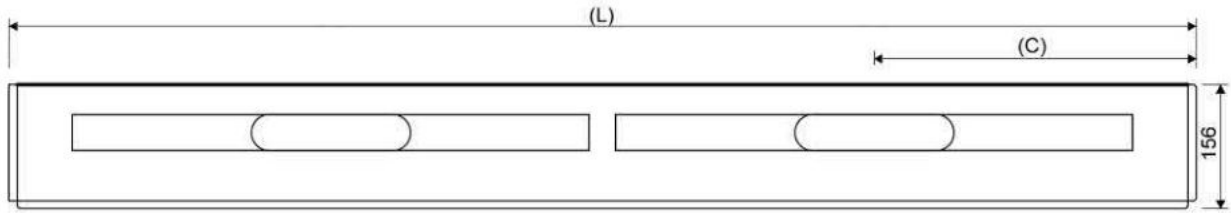

## 1004.1401 - 1400 Model Drain Body

Line 1004

Wall Mounted Linear Drain fixed to wall for a very secure installation and to allow for a one way fall.  
Suitable for 25mm wall build up. For larger sizes, please contact Wet Room Materials.  
Can be freely positioned against rear wall, independent of any side walls.

### Specifications

<b>ITEM NUMBER</b>	<b>GTIN NUMBER</b>	<b>MATERIAL</b>
1004.1401	5707692008387	1.5 mm stainless steel (AISI 304)
<b>USAGE</b>	<b>SURFACE</b>	<b>MEMBRANE</b>
Linear drain	Pickled	Liquid or sheet membrane
<b>FLOOR CONSTRUCTION</b>	<b>FLOORING</b>	<b>MOUNTING</b>
All	Tiles	6 mm Pluks 6 mm Skruer. Torx 20
<b>CENTER</b>	<b>INSTALLATION LENGTH (L)</b>	<b>HEIGHT (H)</b>
406 mm	1509 mm	17 mm
<b>LENGTH MODEL</b>		
1400		

### Specifications

<b>ITEM NUMBER</b> 1916.0715	<b>GTIN NUMBER</b> 5707692011899	<b>MATERIAL</b> Stainless steel (AISI 304)
<b>USAGE</b> Linear drain	<b>SURFACE</b> PVD Copper	<b>INSTALLATION LENGTH (L2)</b> 695 mm
<b>HEIGHT (H)</b> H 15 mm	<b>LENGTH MODEL</b> 700 mm	<b>FITS DRAIN UNIT</b> 1001, 1002, 1003, 1004, 1100, 5002, 5003
<b>INSERT</b> Synthetic		

### Specifications

<b>ITEM NUMBER</b>	<b>GTIN NUMBER</b>	<b>MATERIAL</b>
1920.0716	5707692009810	Stainless steel (AISI 304)
<b>USAGE</b>	<b>SURFACE</b>	<b>LENGTH MODEL</b>
Linear drain	PVD Copper	700 mm
<b>FITS DRAIN UNIT</b>	<b>HEIGHTENER SET</b>	<b>LENGTH WITH/WITHOUT FRAME</b>
1001, 1002, 1003, 1004, 1100, 5002, 5003	Plastic (PE)	633/695 mm