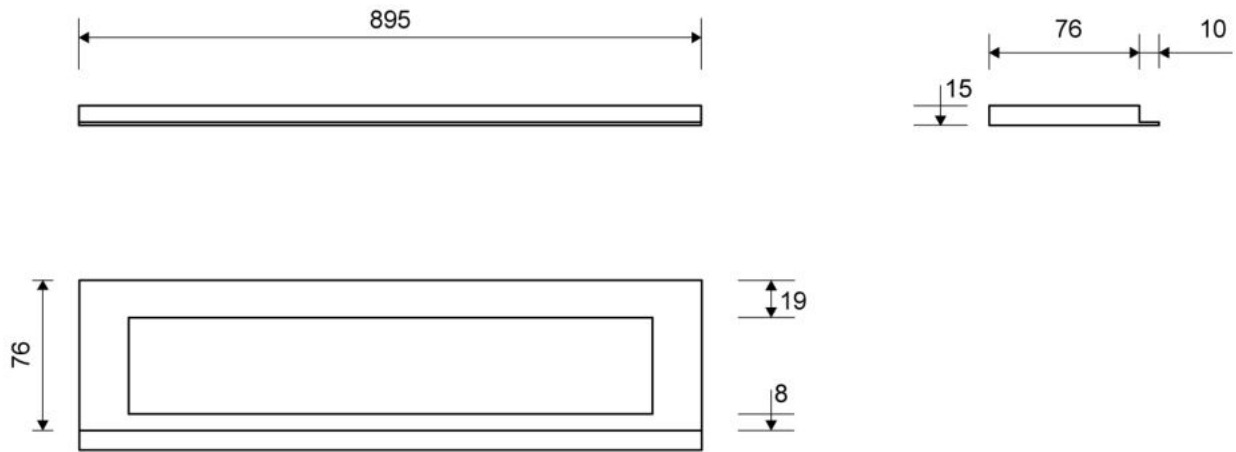

### Specifications

ITEM NUMBER	GTIN NUMBER	WEIGHT INCLUDING PACKAGING
1417.0050	5707692007915	500 g
WEIGHT EXCLUDING PACKAGING	MATERIAL	USAGE
350 g	Plastic (PP)	Line drain
BARRIER	GASKET	CAPACITY
With (odour barrier)	EPDM	0.6 l/s
SIDE INLET	CENTER	FITS DRAIN UNIT
Without	30 mm	1001, 1002, 1003, 1004, 1100, 3002, 3004, 5002, 5003, 4004

FITTING HEIGHTS - LINE FAUCETS 1001, 1002, 1003, 1004

Ø	Outlet direction	300	600	700	800	900	1000	1200
Ø 50 mm	Horizontal	64 mm	68 mm	69 mm	70 mm	71 mm	72 mm	74 mm

### Specifications

<b>ITEM NUMBER</b> 1916.0915	<b>GTIN NUMBER</b> 5707692012131	<b>MATERIAL</b> Stainless steel (AISI 304)
<b>USAGE</b> Linear drain	<b>SURFACE</b> PVD Copper	<b>INSTALLATION LENGTH (L2)</b> 895 mm
<b>HEIGHT (H)</b> H 15 mm	<b>LENGTH MODEL</b> 900 mm	<b>FITS DRAIN UNIT</b> 1001, 1002, 1003, 1004, 1100, 5002, 5003
<b>INSERT</b> Synthetic		

### Specifications

<b>ITEM NUMBER</b>	<b>GTIN NUMBER</b>	<b>MATERIAL</b>
1920.0916	5707692009827	Stainless steel (AISI 304)
<b>USAGE</b>	<b>SURFACE</b>	<b>LENGTH MODEL</b>
Linear drain	PVD Copper	900 mm
<b>FITS DRAIN UNIT</b>	<b>HEIGHTENER SET</b>	<b>LENGTH WITH/WITHOUT FRAME</b>
1001, 1002, 1003, 1004, 1100, 5002, 5003	Plastic (PE)	833/895 mm