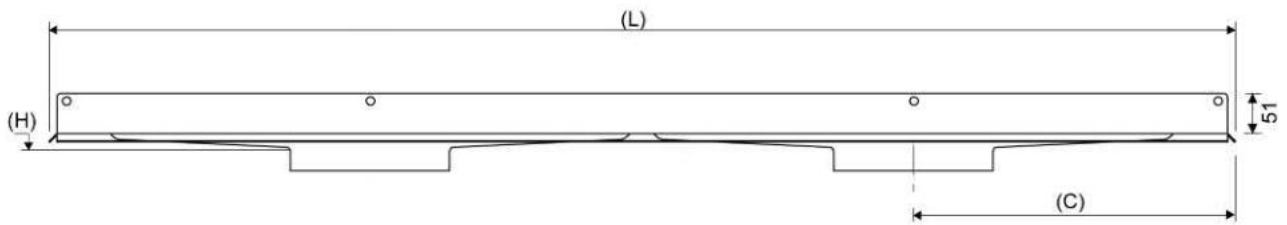

## 1004.1801 - 1800 Model Drain Body

Line 1004

Wall Mounted Linear Drain fixed to wall for a very secure installation and to allow for a one way fall.  
Suitable for 25mm wall build up. For larger sizes, please contact Wet Room Materials.  
Can be freely positioned against rear wall, independent of any side walls.

### Specifications

<b>ITEM NUMBER</b>	<b>GTIN NUMBER</b>	<b>MATERIAL</b>
1004.1801	5707692008387	1.5 mm stainless steel (AISI 304)
<b>USAGE</b>	<b>SURFACE</b>	<b>MEMBRANE</b>
Linear drain	Pickled	Liquid or sheet membrane
<b>FLOOR CONSTRUCTION</b>	<b>FLOORING</b>	<b>MOUNTING</b>
All	Tiles	6 mm Pluks 6 mm Skruer. Torx 20
<b>CENTER</b>	<b>INSTALLATION LENGTH (L)</b>	<b>HEIGHT (H)</b>
506 mm	1909 mm	19 mm
<b>LENGTH MODEL</b>		
1800		

### Specifications

<b>ITEM NUMBER</b> 1916.0915	<b>GTIN NUMBER</b> 5707692012131	<b>MATERIAL</b> Stainless steel (AISI 304)
<b>USAGE</b> Linear drain	<b>SURFACE</b> PVD Copper	<b>INSTALLATION LENGTH (L2)</b> 895 mm
<b>HEIGHT (H)</b> H 15 mm	<b>LENGTH MODEL</b> 900 mm	<b>FITS DRAIN UNIT</b> 1001, 1002, 1003, 1004, 1100, 5002, 5003
<b>INSERT</b> Synthetic		

### Specifications

<b>ITEM NUMBER</b>	<b>GTIN NUMBER</b>	<b>MATERIAL</b>
1920.0916	5707692009827	Stainless steel (AISI 304)
<b>USAGE</b>	<b>SURFACE</b>	<b>LENGTH MODEL</b>
Linear drain	PVD Copper	900 mm
<b>FITS DRAIN UNIT</b>	<b>HEIGHTENER SET</b>	<b>LENGTH WITH/WITHOUT FRAME</b>
1001, 1002, 1003, 1004, 1100, 5002, 5003	Plastic (PE)	833/895 mm