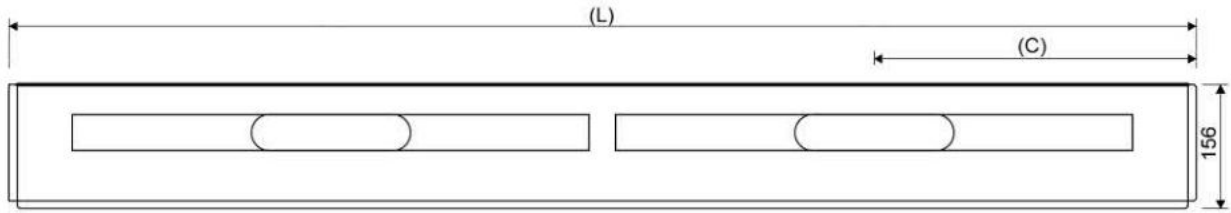

## 1004.1801 - 1800 Model Drain Body

Line 1004

Wall Mounted Linear Drain fixed to wall for a very secure installation and to allow for a one way fall.  
Suitable for 25mm wall build up. For larger sizes, please contact Wet Room Materials.  
Can be freely positioned against rear wall, independent of any side walls.

### Specifications

<b>ITEM NUMBER</b>	<b>GTIN NUMBER</b>	<b>MATERIAL</b>
1004.1801	5707692008387	1.5 mm stainless steel (AISI 304)
<b>USAGE</b>	<b>SURFACE</b>	<b>MEMBRANE</b>
Linear drain	Pickled	Liquid or sheet membrane
<b>FLOOR CONSTRUCTION</b>	<b>FLOORING</b>	<b>MOUNTING</b>
All	Tiles	6 mm Pluks 6 mm Skruer. Torx 20
<b>CENTER</b>	<b>INSTALLATION LENGTH (L)</b>	<b>HEIGHT (H)</b>
506 mm	1909 mm	19 mm
<b>LENGTH MODEL</b>		
1800		

### Specifications

<b>ITEM NUMBER</b> 1916.0915	<b>GTIN NUMBER</b> 5707692012131	<b>MATERIAL</b> Stainless steel (AISI 304)
<b>USAGE</b> Linear drain	<b>SURFACE</b> PVD Copper	<b>INSTALLATION LENGTH (L2)</b> 895 mm
<b>HEIGHT (H)</b> H 15 mm	<b>LENGTH MODEL</b> 900 mm	<b>FITS DRAIN UNIT</b> 1001, 1002, 1003, 1004, 1100, 5002, 5003
<b>INSERT</b> Synthetic		

### Specifications

<b>ITEM NUMBER</b>	<b>GTIN NUMBER</b>	<b>MATERIAL</b>
1920.0916	5707692009827	Stainless steel (AISI 304)
<b>USAGE</b>	<b>SURFACE</b>	<b>LENGTH MODEL</b>
Linear drain	PVD Copper	900 mm
<b>FITS DRAIN UNIT</b>	<b>HEIGHTENER SET</b>	<b>LENGTH WITH/WITHOUT FRAME</b>
1001, 1002, 1003, 1004, 1100, 5002, 5003	Plastic (PE)	833/895 mm