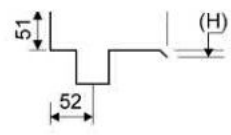

## 1004.1801 - 1800 Model Drain Body

Line 1004

Wall Mounted Linear Drain fixed to wall for a very secure installation and to allow for a one way fall.  
Suitable for 25mm wall build up. For larger sizes, please contact Wet Room Materials.  
Can be freely positioned against rear wall, independent of any side walls.

### Specifications

<b>ITEM NUMBER</b>	<b>GTIN NUMBER</b>	<b>MATERIAL</b>
1004.1801	5707692008387	1.5 mm stainless steel (AISI 304)
<b>USAGE</b>	<b>SURFACE</b>	<b>MEMBRANE</b>
Linear drain	Pickled	Liquid or sheet membrane
<b>FLOOR CONSTRUCTION</b>	<b>FLOORING</b>	<b>MOUNTING</b>
All	Tiles	6 mm Pluks 6 mm Skruer. Torx 20
<b>CENTER</b>	<b>INSTALLATION LENGTH (L)</b>	<b>HEIGHT (H)</b>
506 mm	1909 mm	19 mm
<b>LENGTH MODEL</b>		
1800		

### Specifications

<b>ITEM NUMBER</b> 1916.0915	<b>GTIN NUMBER</b> 5707692012131	<b>MATERIAL</b> Stainless steel (AISI 304)
<b>USAGE</b> Linear drain	<b>SURFACE</b> PVD Copper	<b>INSTALLATION LENGTH (L2)</b> 895 mm
<b>HEIGHT (H)</b> H 15 mm	<b>LENGTH MODEL</b> 900 mm	<b>FITS DRAIN UNIT</b> 1001, 1002, 1003, 1004, 1100, 5002, 5003
<b>INSERT</b> Synthetic		

### Specifications

<b>ITEM NUMBER</b>	<b>GTIN NUMBER</b>	<b>MATERIAL</b>
1920.0916	5707692009827	Stainless steel (AISI 304)
<b>USAGE</b>	<b>SURFACE</b>	<b>LENGTH MODEL</b>
Linear drain	PVD Copper	900 mm
<b>FITS DRAIN UNIT</b>	<b>HEIGHTENER SET</b>	<b>LENGTH WITH/WITHOUT FRAME</b>
1001, 1002, 1003, 1004, 1100, 5002, 5003	Plastic (PE)	833/895 mm