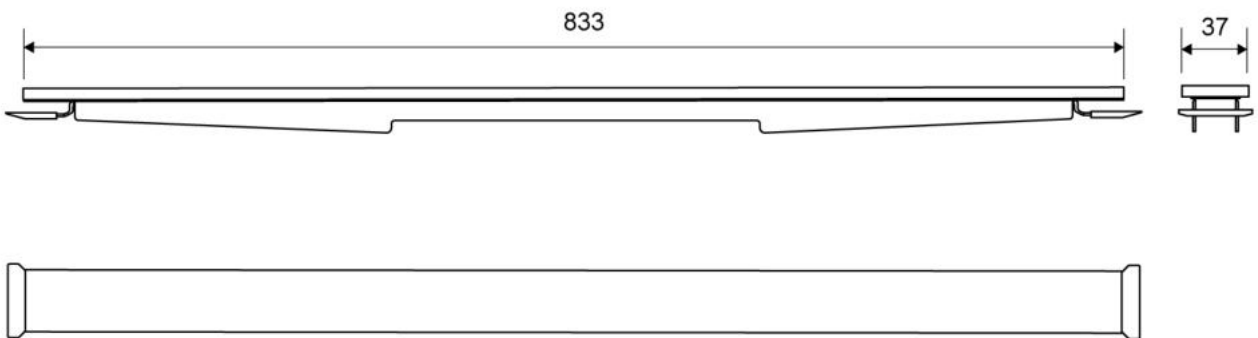

### Specifications

<b>ITEM NUMBER</b> 1916.0915	<b>GTIN NUMBER</b> 5707692012131	<b>MATERIAL</b> Stainless steel (AISI 304)
<b>USAGE</b> Linear drain	<b>SURFACE</b> PVD Copper	<b>INSTALLATION LENGTH (L2)</b> 895 mm
<b>HEIGHT (H)</b> H 15 mm	<b>LENGTH MODEL</b> 900 mm	<b>FITS DRAIN UNIT</b> 1001, 1002, 1003, 1004, 1100, 5002, 5003
<b>INSERT</b> Synthetic		

## 1920.0916- 900mm Highline frame

HighLine Colour Panel | Copper

Should always be combined with a frame

### Specifications

<b>ITEM NUMBER</b>	<b>GTIN NUMBER</b>	<b>MATERIAL</b>
1920.0916	5707692009827	Stainless steel (AISI 304)
<b>USAGE</b>	<b>SURFACE</b>	<b>LENGTH MODEL</b>
Linear drain	PVD Copper	900 mm
<b>FITS DRAIN UNIT</b>	<b>HEIGHTENER SET</b>	<b>LENGTH WITH/WITHOUT FRAME</b>
1001, 1002, 1003, 1004, 1100, 5002, 5003	Plastic (PE)	833/895 mm