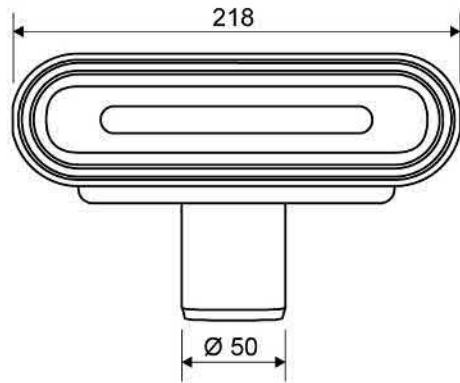

The vinyl set comprises a magnetic fitting, frame and grating

Specifications

ITEM NUMBER 4004.0800	GTIN NUMBER 5707692009605	USAGE Linear drain
CENTER 425 mm	HEIGHT (H) 24 mm	LENGTH MODEL 800 mm
GRATING 785 mm		

4004.0800

1411.0050 - Standard Outlet

Line 1411.0050

Ø 50 mm horizontal outlet with 50mm water trap.

The water trap can be removed and separated for cleaning

Can be rotated 180 degrees.

Need low profile, vertical or side outlets?
Contact Wet Room Materials for more information

Specifications

ITEM NUMBER	GTIN NUMBER	WEIGHT INCLUDING PACKAGING
1411.0050	5707692007960	452 g
WEIGHT EXCLUDING PACKAGING	MATERIAL	USAGE
323 g	Plastic (PP)	Line drain
BARRIER	GASKET	CAPACITY
With	EPDM	0.91 l/s
SIDE INLET	CENTER	FITS DRAIN UNIT
Without	54 mm	1001, 1002, 1003, 1004, 1100, 3002, 3004, 5002, 5003, 4004

FITTING HEIGHTS

Ø	Outlet direction	700	800	900	1000
Ø 50 mm	Horizontal	103 mm	104 mm	105 mm	106 mm

1411.0050