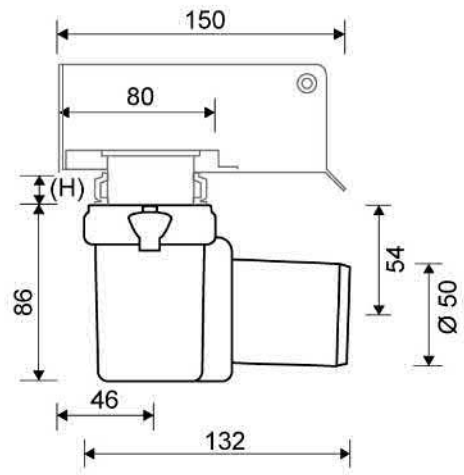

The vinyl set comprises a magnetic fitting, frame and grating

Specifications

ITEM NUMBER 4004.0800	GTIN NUMBER 5707692009605	USAGE Linear drain
CENTER 425 mm	HEIGHT (H) 24 mm	LENGTH MODEL 800 mm
GRATING 785 mm		

4004.0800

1411.0050 - Standard Outlet

Line 1411.0050

Ø 50 mm horizontal outlet with 50mm water trap.

The water trap can be removed and separated for cleaning

Can be rotated 180 degrees.

Need low profile, vertical or side outlets?
Contact Wet Room Materials for more information

Specifications

ITEM NUMBER	GTIN NUMBER	WEIGHT INCLUDING PACKAGING
1411.0050	5707692007960	452 g
WEIGHT EXCLUDING PACKAGING	MATERIAL	USAGE
323 g	Plastic (PP)	Line drain
BARRIER	GASKET	CAPACITY
With	EPDM	0.91 l/s
SIDE INLET	CENTER	FITS DRAIN UNIT
Without	54 mm	1001, 1002, 1003, 1004, 1100, 3002, 3004, 5002, 5003, 4004

FITTING HEIGHTS

Ø	Outlet direction	700	800	900	1000
Ø 50 mm	Horizontal	103 mm	104 mm	105 mm	106 mm

1411.0050