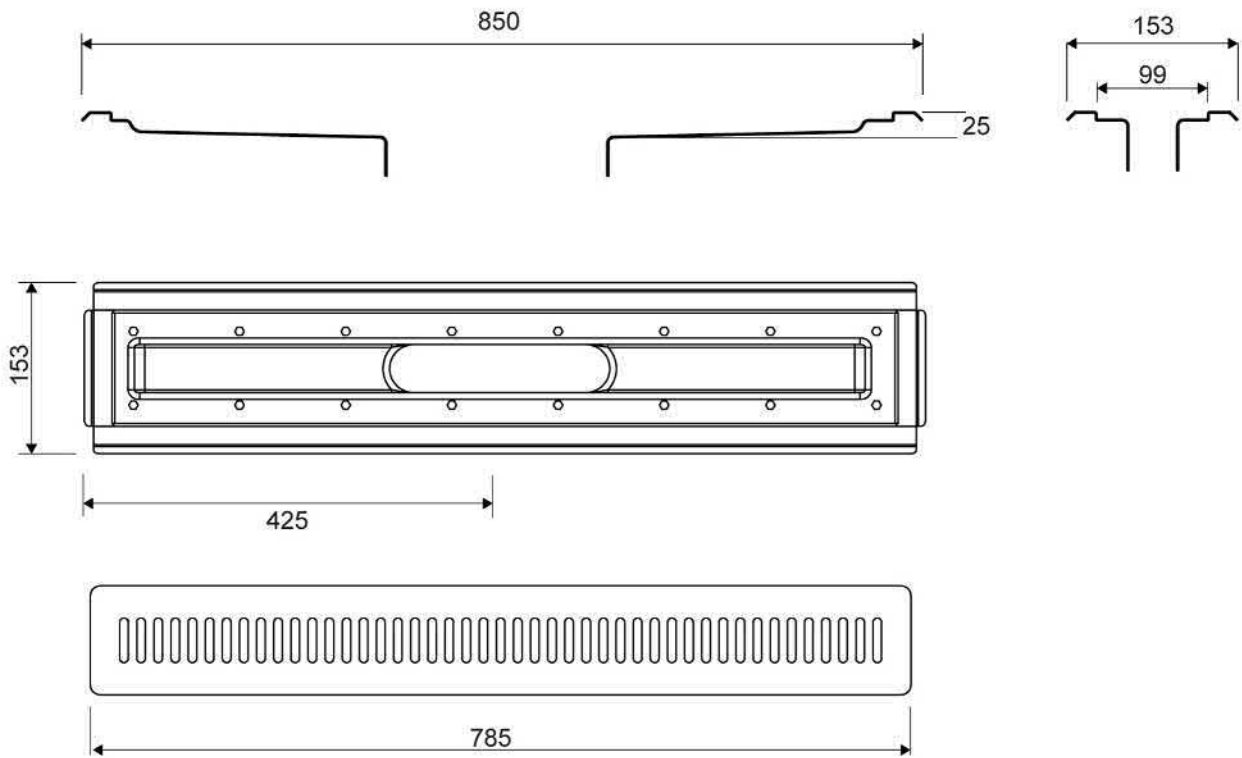

WM4004.0800 STANDARD OUTLET DATA SHEET

KIT CONTAINS

VINYL FLOOR DRAIN
MULTI DIRECTIONAL OUTLET
FRAME TO SECURE VINYL
BRUSHED STAINLESS STEEL
MAGNETIC GRATE

4004.0800 - 800 Model Drain Body

Vinyl set 4004

For shower cubicle with no fixed walls

The vinyl set comprises a magnetic fitting, frame and grating

Specifications

ITEM NUMBER 4004.0800	GTIN NUMBER 5707692009605	USAGE Linear drain
CENTER 425 mm	HEIGHT (H) 24 mm	LENGTH MODEL 800 mm
GRATING 785 mm		

4004.0800

1411.0050 - Standard Outlet

Line 1411.0050

Ø 50 mm horizontal outlet with 50mm water trap.

The water trap can be removed and separated for cleaning

Can be rotated 180 degrees.

Need low profile, vertical or side outlets?
Contact Wet Room Materials for more information

Specifications

ITEM NUMBER	GTIN NUMBER	WEIGHT INCLUDING PACKAGING
1411.0050	5707692007960	452 g
WEIGHT EXCLUDING PACKAGING	MATERIAL	USAGE
323 g	Plastic (PP)	Line drain
BARRIER	GASKET	CAPACITY
With	EPDM	0.91 l/s
SIDE INLET	CENTER	FITS DRAIN UNIT
Without	54 mm	1001, 1002, 1003, 1004, 1100, 3002, 3004, 5002, 5003, 4004