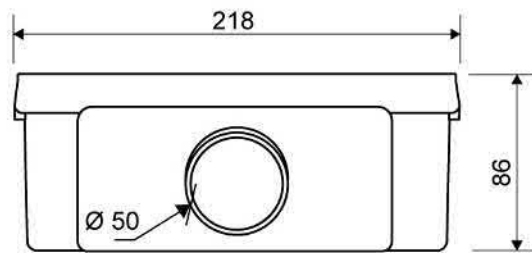

The vinyl set comprises a magnetic fitting, frame and grating

Specifications

ITEM NUMBER 4004.0800	GTIN NUMBER 5707692009605	USAGE Linear drain
CENTER 425 mm	HEIGHT (H) 24 mm	LENGTH MODEL 800 mm
GRATING 785 mm		

4004.0800

1411.0050 - Standard Outlet

Line 1411.0050

Ø 50 mm horizontal outlet with 50mm water trap.

The water trap can be removed and separated for cleaning

Can be rotated 180 degrees.

Need low profile, vertical or side outlets?
Contact Wet Room Materials for more information

Specifications

ITEM NUMBER	GTIN NUMBER	WEIGHT INCLUDING PACKAGING
1411.0050	5707692007960	452 g
WEIGHT EXCLUDING PACKAGING	MATERIAL	USAGE
323 g	Plastic (PP)	Line drain
BARRIER	GASKET	CAPACITY
With	EPDM	0.91 l/s
SIDE INLET	CENTER	FITS DRAIN UNIT
Without	54 mm	1001, 1002, 1003, 1004, 1100, 3002, 3004, 5002, 5003, 4004

FITTING HEIGHTS

Ø	Outlet direction	700	800	900	1000
Ø 50 mm	Horizontal	103 mm	104 mm	105 mm	106 mm

1411.0050