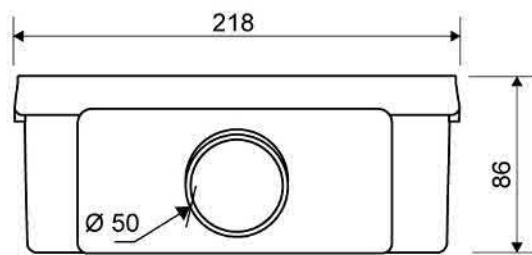

The vinyl set comprises a magnetic fitting, frame and grating

Specifications

ITEM NUMBER 4004.0900	GTIN NUMBER 5707692009612	USAGE Linear drain
CENTER 475 mm	HEIGHT (H) 26 mm	LENGTH MODEL 900 mm
GRATING 885 mm		

4004.0900

1411.0050 - Standard Outlet

Line 1411.0050

Ø 50 mm horizontal outlet with 50mm water trap.

The water trap can be removed and separated for cleaning

Can be rotated 180 degrees.

Need low profile, vertical or side outlets?
Contact Wet Room Materials for more information

Specifications

ITEM NUMBER	GTIN NUMBER	WEIGHT INCLUDING PACKAGING
1411.0050	5707692007960	452 g
WEIGHT EXCLUDING PACKAGING	MATERIAL	USAGE
323 g	Plastic (PP)	Line drain
BARRIER	GASKET	CAPACITY
With	EPDM	0.91 l/s
SIDE INLET	CENTER	FITS DRAIN UNIT
Without	54 mm	1001, 1002, 1003, 1004, 1100, 3002, 3004, 5002, 5003, 4004

FITTING HEIGHTS

Ø	Outlet direction	700	800	900	1000
Ø 50 mm	Horizontal	103 mm	104 mm	105 mm	106 mm

1411.0050