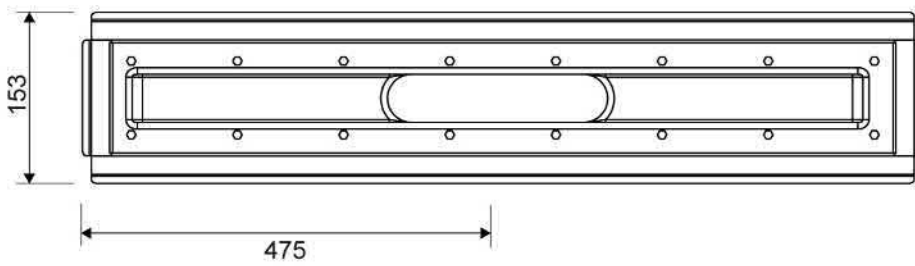

WM4004.0900 STANDARD OUTLET DATA SHEET

KIT CONTAINS

VINYL FLOOR DRAIN
MULTI DIRECTIONAL OUTLET
FRAME TO SECURE VINYL
BRUSHED STAINLESS STEEL
MAGNETIC GRATE

4004.0900 - 900 Model Drain Body

Vinyl set 4004

For shower cubicle with no fixed walls

The vinyl set comprises a magnetic fitting, frame and grating

Specifications

ITEM NUMBER 4004.0900	GTIN NUMBER 5707692009612	USAGE Linear drain
CENTER 475 mm	HEIGHT (H) 26 mm	LENGTH MODEL 900 mm
GRATING 885 mm		

4004.0900

1411.0050 - Standard Outlet

Line 1411.0050

Ø 50 mm horizontal outlet with 50mm water trap.

The water trap can be removed and separated for cleaning

Can be rotated 180 degrees.

Need low profile, vertical or side outlets?
Contact Wet Room Materials for more information

Specifications

ITEM NUMBER	GTIN NUMBER	WEIGHT INCLUDING PACKAGING
1411.0050	5707692007960	452 g
WEIGHT EXCLUDING PACKAGING	MATERIAL	USAGE
323 g	Plastic (PP)	Line drain
BARRIER	GASKET	CAPACITY
With	EPDM	0.91 l/s
SIDE INLET	CENTER	FITS DRAIN UNIT
Without	54 mm	1001, 1002, 1003, 1004, 1100, 3002, 3004, 5002, 5003, 4004