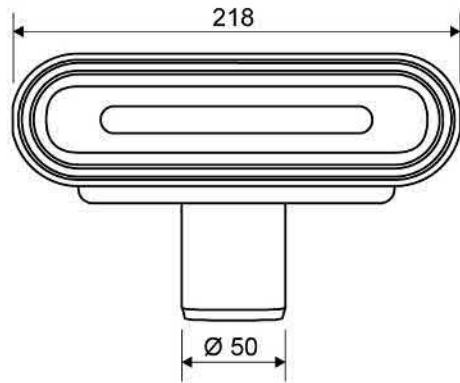

The vinyl set comprises a magnetic fitting, frame and grating

Specifications

ITEM NUMBER 4004.0900	GTIN NUMBER 5707692009612	USAGE Linear drain
CENTER 475 mm	HEIGHT (H) 26 mm	LENGTH MODEL 900 mm
GRATING 885 mm		

4004.0900

1411.0050 - Standard Outlet

Line 1411.0050

Ø 50 mm horizontal outlet with 50mm water trap.

The water trap can be removed and separated for cleaning

Can be rotated 180 degrees.

Need low profile, vertical or side outlets?
Contact Wet Room Materials for more information

Specifications

ITEM NUMBER	GTIN NUMBER	WEIGHT INCLUDING PACKAGING
1411.0050	5707692007960	452 g
WEIGHT EXCLUDING PACKAGING	MATERIAL	USAGE
323 g	Plastic (PP)	Line drain
BARRIER	GASKET	CAPACITY
With	EPDM	0.91 l/s
SIDE INLET	CENTER	FITS DRAIN UNIT
Without	54 mm	1001, 1002, 1003, 1004, 1100, 3002, 3004, 5002, 5003, 4004

FITTING HEIGHTS

Ø	Outlet direction	700	800	900	1000
Ø 50 mm	Horizontal	103 mm	104 mm	105 mm	106 mm

1411.0050