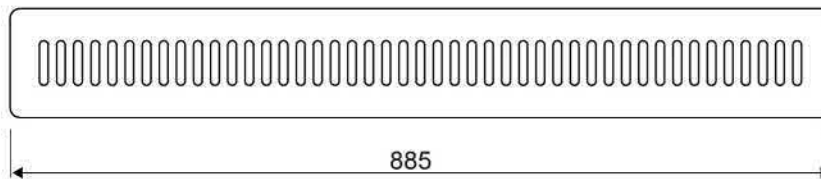

WM4004.0900 STANDARD OUTLET DATA SHEET

KIT CONTAINS

VINYL FLOOR DRAIN
MULTI DIRECTIONAL OUTLET
FRAME TO SECURE VINYL
BRUSHED STAINLESS STEEL
MAGNETIC GRATE

4004.0900 - 900 Model Drain Body

Vinyl set 4004

For shower cubicle with no fixed walls

The vinyl set comprises a magnetic fitting, frame and grating

Specifications

ITEM NUMBER 4004.0900	GTIN NUMBER 5707692009612	USAGE Linear drain
CENTER 475 mm	HEIGHT (H) 26 mm	LENGTH MODEL 900 mm
GRATING 885 mm		

Specifications

ITEM NUMBER	GTIN NUMBER	WEIGHT INCLUDING PACKAGING
1411.0050	5707692007960	452 g
WEIGHT EXCLUDING PACKAGING	MATERIAL	USAGE
323 g	Plastic (PP)	Line drain
BARRIER	GASKET	CAPACITY
With	EPDM	0.91 l/s
SIDE INLET	CENTER	FITS DRAIN UNIT
Without	54 mm	1001, 1002, 1003, 1004, 1100, 3002, 3004, 5002, 5003, 4004

FITTING HEIGHTS

Ø	Outlet direction	700	800	900	1000
Ø 50 mm	Horizontal	103 mm	104 mm	105 mm	106 mm

1411.0050