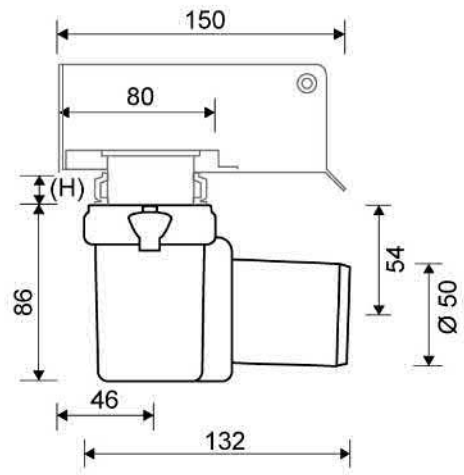

The vinyl set comprises a magnetic fitting, frame and grating

Specifications

ITEM NUMBER 4004.0900	GTIN NUMBER 5707692009612	USAGE Linear drain
CENTER 475 mm	HEIGHT (H) 26 mm	LENGTH MODEL 900 mm
GRATING 885 mm		

4004.0900

1411.0050 - Standard Outlet

Line 1411.0050

Ø 50 mm horizontal outlet with 50mm water trap.

The water trap can be removed and separated for cleaning

Can be rotated 180 degrees.

Need low profile, vertical or side outlets?
Contact Wet Room Materials for more information

Specifications

ITEM NUMBER	GTIN NUMBER	WEIGHT INCLUDING PACKAGING
1411.0050	5707692007960	452 g
WEIGHT EXCLUDING PACKAGING	MATERIAL	USAGE
323 g	Plastic (PP)	Line drain
BARRIER	GASKET	CAPACITY
With	EPDM	0.91 l/s
SIDE INLET	CENTER	FITS DRAIN UNIT
Without	54 mm	1001, 1002, 1003, 1004, 1100, 3002, 3004, 5002, 5003, 4004

FITTING HEIGHTS

Ø	Outlet direction	700	800	900	1000
Ø 50 mm	Horizontal	103 mm	104 mm	105 mm	106 mm

1411.0050