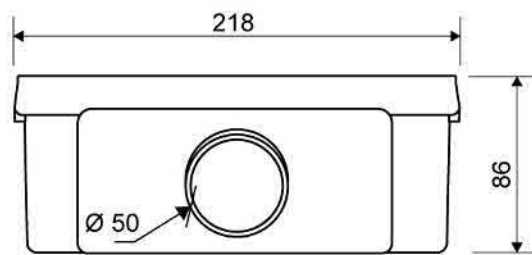

For shower cubicle with no fixed walls

The vinyl set comprises a magnetic fitting, frame and grating

Specifications

| | | |
|---------------------------------|-------------------------------------|--------------------------------|
| ITEM NUMBER 4004.1000 | GTIN NUMBER 5707692009629 | USAGE Linear drain |
| CENTER 525 mm | HEIGHT (H) 27 mm | LENGTH MODEL 1000 mm |
| GRATING 985 mm | | |

4004.1000

1411.0050 - Standard Outlet

Line 1411.0050

Ø 50 mm horizontal outlet with 50mm water trap.

The water trap can be removed and separated for cleaning

Can be rotated 180 degrees.

Need low profile, vertical or side outlets?
Contact Wet Room Materials for more information

Specifications

| | | |
|----------------------------|---------------|--|
| ITEM NUMBER | GTIN NUMBER | WEIGHT INCLUDING PACKAGING |
| 1411.0050 | 5707692007960 | 452 g |
| WEIGHT EXCLUDING PACKAGING | MATERIAL | USAGE |
| 323 g | Plastic (PP) | Line drain |
| BARRIER | GASKET | CAPACITY |
| With | EPDM | 0.91 l/s |
| SIDE INLET | CENTER | FITS DRAIN UNIT |
| Without | 54 mm | 1001, 1002, 1003, 1004, 1100, 3002, 3004, 5002, 5003, 4004 |

FITTING HEIGHTS

| Ø | Outlet direction | 700 | 800 | 900 | 1000 |
|---------|------------------|--------|--------|--------|--------|
| Ø 50 mm | Horizontal | 103 mm | 104 mm | 105 mm | 106 mm |

1411.0050