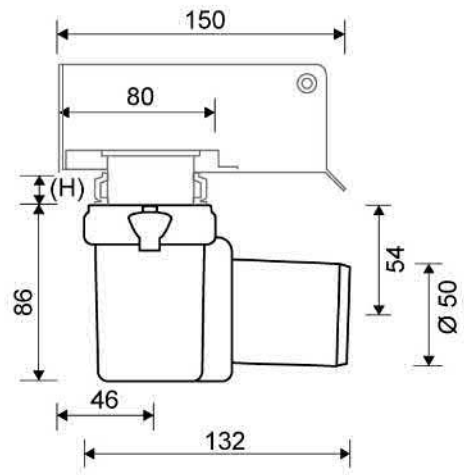

For shower cubicle with no fixed walls

The vinyl set comprises a magnetic fitting, frame and grating

Specifications

| | | |
|---------------------------------|-------------------------------------|--------------------------------|
| ITEM NUMBER 4004.1000 | GTIN NUMBER 5707692009629 | USAGE Linear drain |
| CENTER 525 mm | HEIGHT (H) 27 mm | LENGTH MODEL 1000 mm |
| GRATING 985 mm | | |

4004.1000

1411.0050 - Standard Outlet

Line 1411.0050

Ø 50 mm horizontal outlet with 50mm water trap.

The water trap can be removed and separated for cleaning

Can be rotated 180 degrees.

Need low profile, vertical or side outlets?
Contact Wet Room Materials for more information

Specifications

| | | |
|----------------------------|---------------|--|
| ITEM NUMBER | GTIN NUMBER | WEIGHT INCLUDING PACKAGING |
| 1411.0050 | 5707692007960 | 452 g |
| WEIGHT EXCLUDING PACKAGING | MATERIAL | USAGE |
| 323 g | Plastic (PP) | Line drain |
| BARRIER | GASKET | CAPACITY |
| With | EPDM | 0.91 l/s |
| SIDE INLET | CENTER | FITS DRAIN UNIT |
| Without | 54 mm | 1001, 1002, 1003, 1004, 1100, 3002, 3004, 5002, 5003, 4004 |

FITTING HEIGHTS

| Ø | Outlet direction | 700 | 800 | 900 | 1000 |
|---------|------------------|--------|--------|--------|--------|
| Ø 50 mm | Horizontal | 103 mm | 104 mm | 105 mm | 106 mm |

1411.0050