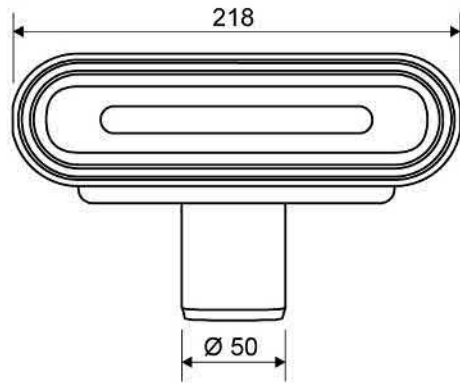

For shower cubicle with no fixed walls

The vinyl set comprises a magnetic fitting, frame and grating

Specifications

| | | |
|---------------------------------|-------------------------------------|--------------------------------|
| ITEM NUMBER 4004.1000 | GTIN NUMBER 5707692009629 | USAGE Linear drain |
| CENTER 525 mm | HEIGHT (H) 27 mm | LENGTH MODEL 1000 mm |
| GRATING 985 mm | | |

4004.1000

1411.0050 - Standard Outlet

Line 1411.0050

Ø 50 mm horizontal outlet with 50mm water trap.

The water trap can be removed and separated for cleaning

Can be rotated 180 degrees.

Need low profile, vertical or side outlets?
Contact Wet Room Materials for more information

Specifications

| | | |
|----------------------------|---------------|--|
| ITEM NUMBER | GTIN NUMBER | WEIGHT INCLUDING PACKAGING |
| 1411.0050 | 5707692007960 | 452 g |
| WEIGHT EXCLUDING PACKAGING | MATERIAL | USAGE |
| 323 g | Plastic (PP) | Line drain |
| BARRIER | GASKET | CAPACITY |
| With | EPDM | 0.91 l/s |
| SIDE INLET | CENTER | FITS DRAIN UNIT |
| Without | 54 mm | 1001, 1002, 1003, 1004, 1100, 3002, 3004, 5002, 5003, 4004 |

FITTING HEIGHTS

| Ø | Outlet direction | 700 | 800 | 900 | 1000 |
|---------|------------------|--------|--------|--------|--------|
| Ø 50 mm | Horizontal | 103 mm | 104 mm | 105 mm | 106 mm |

1411.0050