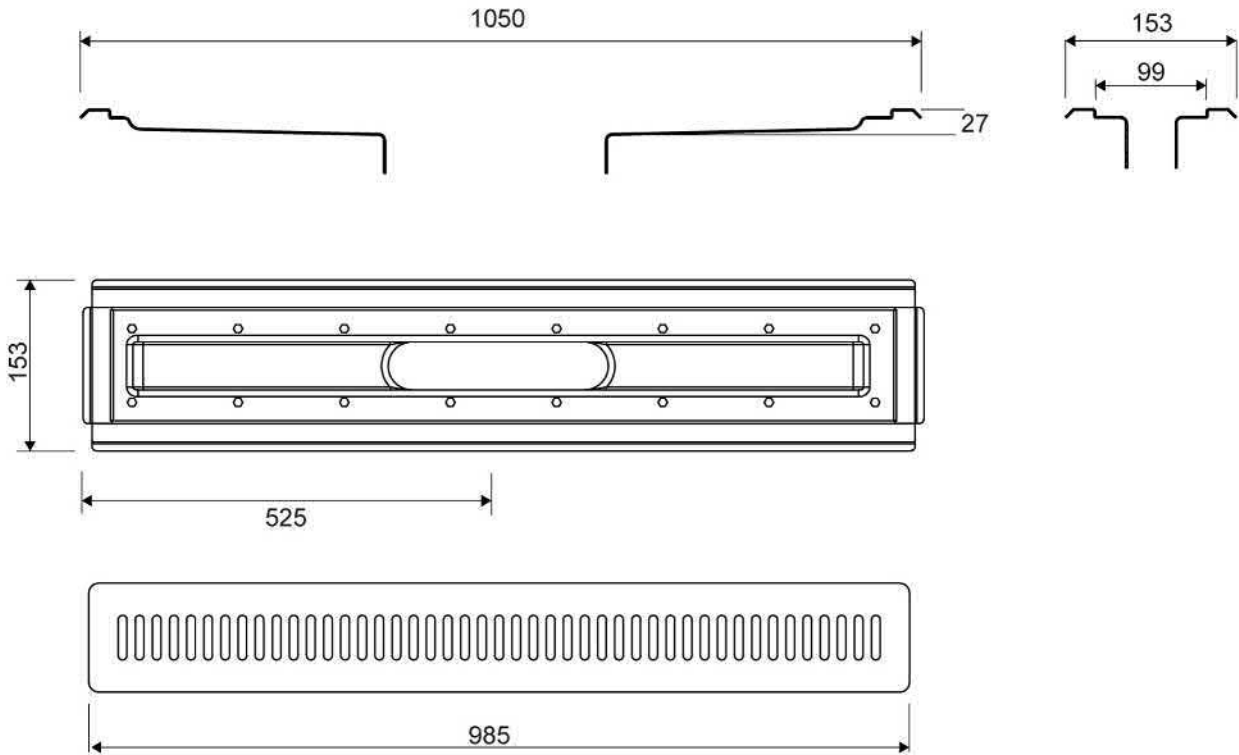

WM4004.1000 STANDARD OUTLET DATA SHEET

KIT CONTAINS

VINYL FLOOR DRAIN
MULTI DIRECTIONAL OUTLET
FRAME TO SECURE VINYL
BRUSHED STAINLESS STEEL
MAGNETIC GRATE

4004.1000 - 1000 Model Drain Body

Vinyl set 4004

For shower cubicle with no fixed walls

The vinyl set comprises a magnetic fitting, frame and grating

Specifications

| | | |
|---------------------------------|-------------------------------------|--------------------------------|
| ITEM NUMBER 4004.1000 | GTIN NUMBER 5707692009629 | USAGE Linear drain |
| CENTER 525 mm | HEIGHT (H) 27 mm | LENGTH MODEL 1000 mm |
| GRATING 985 mm | | |

4004.1000

1411.0050 - Standard Outlet

Line 1411.0050

Ø 50 mm horizontal outlet with 50mm water trap.

The water trap can be removed and separated for cleaning

Can be rotated 180 degrees.

Need low profile, vertical or side outlets?
Contact Wet Room Materials for more information

Specifications

| | | |
|----------------------------|---------------|--|
| ITEM NUMBER | GTIN NUMBER | WEIGHT INCLUDING PACKAGING |
| 1411.0050 | 5707692007960 | 452 g |
| WEIGHT EXCLUDING PACKAGING | MATERIAL | USAGE |
| 323 g | Plastic (PP) | Line drain |
| BARRIER | GASKET | CAPACITY |
| With | EPDM | 0.91 l/s |
| SIDE INLET | CENTER | FITS DRAIN UNIT |
| Without | 54 mm | 1001, 1002, 1003, 1004, 1100, 3002, 3004, 5002, 5003, 4004 |