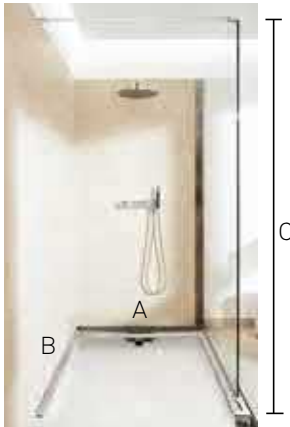

UNIDRIAN GLASSLINE

AN INTEGRATED SOLUTION FOR THE WALL MOUNTED DRAIN , SLOPE AND GLASS SCREEN AS WELL AS PROVIDING A WATER TIGHT SOLUTION BETWEEN THE WALLS AND FLOOR.

DESIGN OPTIONS

A Drain Size	B Shower Screen	C Shower Screen Height	Drain Depth	Anniversario Grate Kit Order Ref	HighLine Custom Kit Order Ref	Brushed Stainless Steel HighLine Panel Kit Order Ref	HighLine Cassette Kit Order Ref
800	800	2104	104	5000.0808K1	5000.0808K2	5000.0808K3	5000.0808K4
800	900	2104	104	5000.0809K1	5000.0809K2	5000.0809K3	5000.0809K4
800	1000	2104	104	5000.0810K1	5000.0810K2	5000.0810K3	5000.0810K4
800	1200	2104	104	5000.0812K1	5000.0812K2	5000.0812K3	5000.0812K4
900	800	2104	104	5000.0908K1	5000.0908K2	5000.0908K3	5000.0908K4
900	900	2104	105	5000.0909K1	5000.0909K2	5000.0909K3	5000.0909K4
900	1000	2104	105	5000.0910K1	5000.0910K2	5000.0910K3	5000.0910K4
900	1200	2104	105	5000.0912K1	5000.0912K2	5000.0912K3	5000.0912K4
1000	900	2104	107	5000.1009K1	5000.1009K2	5000.1009K3	5000.1009K4
1000	1000	2104	107	5000.1010K1	5000.1010K2	5000.1010K3	5000.1010K4
1000	1200	2104	107	5000.1012K1	5000.1012K2	5000.1012K3	5000.1012K4

Glass can be hung on the right or left. Please place **L** or **R** after the order ref to indicate location of glass.

  Linear Drain Strainer Order Ref WM1810.0010 Page 92	 Hook Order Ref WM1840.0000 Page 92	 Maintenance Kit Order Ref WMMK Page 91	 Installation Kit Order Ref WMIKU Page 91	 Tanking Kit Order Ref WMVS30K Page 90