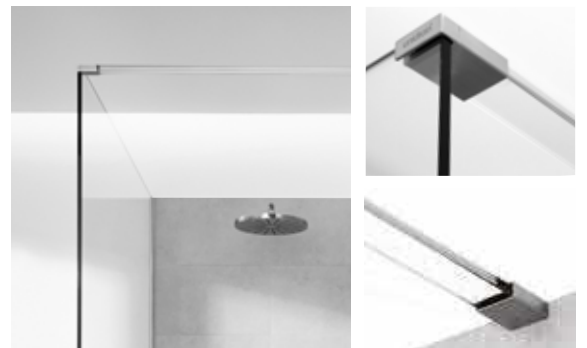

THE PLATINUM COLLECTION
SCANDINAVIAN WETROOM SOLUTIONS

UNIDRAIN GLASSLINE

WALL MOUNTED DRAIN
WITH INTEGRATED SLOPE
AND SHOWER SCREEN

THE GLASSLINE RANGE PROVIDES AN INTEGRATED SOLUTION FOR THE WALL MOUNTED DRAIN, SLOPE AND GLASS SCREEN. ALSO PROVIDING A WATER TIGHT SOLUTION BETWEEN THE WALLS AND FLOOR.

BENEFITS

- Stylish bright look
- Drain and rail system is wall mounted for easy installation
- 100% watertight solution as glass screen is integrated into the drain
- Level floor access is achievable
- Removable grate/tile for easy cleaning
- No need to stand on the drain while showering as the drain is positioned against the wall

UNIDRIAN GLASSLINE ACCESSORIES

GLASS DOOR

Made from 8mm safety glass and treated with Cleantec Nanotechnology. Supplied with two hinges and a seal strip. It must be used with a bracing bar.

| Model No. | Width | Height | Glass Door Order ref |
|-----------|-------|--------|----------------------|
| 800 | 776 | 2023 | 5400.0800 |
| 900 | 876 | 2023 | 5400.0900 |
| 1000 | 976 | 2023 | 5400.1000 |

GLASS BRACING BAR

Made from 10mm safety glass.
Must be used with glass screens lengths that are 1200mm or more.

| Model No. | Right Bar Order Ref | Left Bar Order Ref |
|-----------|---------------------|--------------------|
| 700 | 5320.1702 | 5320.1703 |
| 800 | 5320.1802 | 5320.1803 |
| 900 | 5320.1902 | 5320.1903 |
| 1000 | 5320.1002 | 5320.1003 |
| 1200 | 5320.1202 | 5320.1203 |