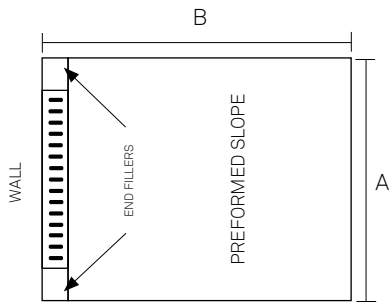

UniSlope® | 1 K

ALL KITS INCLUDE

- A DRAIN
- PREFORMED SLOPE BOARD
- 8m² WATERPROOFING SYSTEM