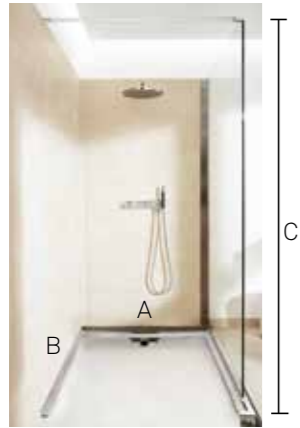

UNIDRIAN GLASSLINE

AN INTEGRATED SOLUTION FOR THE WALL MOUNTED DRAIN, SLOPE AND GLASS SCREEN AS WELL AS PROVIDING A WATER TIGHT SOLUTION BETWEEN THE WALLS AND FLOOR.

Shower screen

DESIGN OPTIONS

A Drain Size	B Shower Screen	C Shower Screen Height	Drain Depth	Anniversario Grate Kit Order Ref	HighLine Custom Kit Order Ref	Brushed Stainless Steel HighLine Panel Kit Order Ref	HighLine Cassette Kit Order Ref
800	800	2104	104	5000.0808K1	5000.0808K2	5000.0808K3	5000.0808K4
800	900	2104	104	5000.0809K1	5000.0809K2	5000.0809K3	5000.0809K4
800	1000	2104	104	5000.0810K1	5000.0810K2	5000.0810K3	5000.0810K4
800	1200	2104	104	5000.0812K1	5000.0812K2	5000.0812K3	5000.0812K4
900	800	2104	104	5000.0908K1	5000.0908K2	5000.0908K3	5000.0908K4
900	900	2104	105	5000.0909K1	5000.0909K2	5000.0909K3	5000.0909K4
900	1000	2104	105	5000.0910K1	5000.0910K2	5000.0910K3	5000.0910K4
900	1200	2104	105	5000.0912K1	5000.0912K2	5000.0912K3	5000.0912K4
1000	900	2104	107	5000.1009K1	5000.1009K2	5000.1009K3	5000.1009K4
1000	1000	2104	107	5000.1010K1	5000.1010K2	5000.1010K3	5000.1010K4
1000	1200	2104	107	5000.1012K1	5000.1012K2	5000.1012K3	5000.1012K4

Glass can be hung on the right or left. Please place **L** or **R** after the order ref to indicate location of glass.

UNIDRIAN GLASSLINE ACCESSORIES

GLASS DOOR

Made from 8mm safety glass and treated with Cleantec Nanotechnology. Supplied with two hinges and a seal strip. It must be used with a bracing bar.

Model No.	Width	Height	Glass Door Order ref
800	776	2023	5400.0800
900	876	2023	5400.0900
1000	976	2023	5400.1000

GLASS BRACING BAR

Made from 10mm safety glass. Must be used with glass screens lengths that are 1200mm or more.