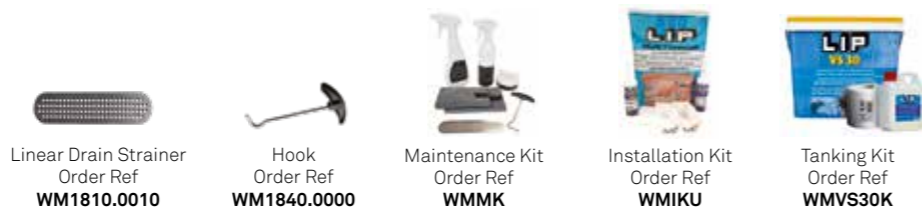

UNIDRIAN GLASSLINE

AN INTEGRATED SOLUTION FOR THE WALL MOUNTED DRAIN, SLOPE AND GLASS SCREEN AS WELL AS PROVIDING A WATER TIGHT SOLUTION BETWEEN THE WALLS AND FLOOR.

Shower screen

DESIGN OPTIONS

A Drain Size	B Shower Screen	C Shower Screen Height	Drain Depth	Anniversario Grate Kit Order Ref	HighLine Custom Kit Order Ref	Brushed Stainless Steel HighLine Panel Kit Order Ref	HighLine Cassette Kit Order Ref
800	800	2104	104	5000.0808K1	5000.0808K2	5000.0808K3	5000.0808K4
800	900	2104	104	5000.0809K1	5000.0809K2	5000.0809K3	5000.0809K4
800	1000	2104	104	5000.0810K1	5000.0810K2	5000.0810K3	5000.0810K4
800	1200	2104	104	5000.0812K1	5000.0812K2	5000.0812K3	5000.0812K4
900	800	2104	104	5000.0908K1	5000.0908K2	5000.0908K3	5000.0908K4
900	900	2104	105	5000.0909K1	5000.0909K2	5000.0909K3	5000.0909K4
900	1000	2104	105	5000.0910K1	5000.0910K2	5000.0910K3	5000.0910K4
900	1200	2104	105	5000.0912K1	5000.0912K2	5000.0912K3	5000.0912K4
1000	900	2104	107	5000.1009K1	5000.1009K2	5000.1009K3	5000.1009K4
1000	1000	2104	107	5000.1010K1	5000.1010K2	5000.1010K3	5000.1010K4
1000	1200	2104	107	5000.1012K1	5000.1012K2	5000.1012K3	5000.1012K4

Glass can be hung on the right or left. Please place **L** or **R** after the order ref to indicate location of glass.

UNIDRIAN GLASSLINE ACCESSORIES

GLASS DOOR

Made from 8mm safety glass and treated with Cleantec Nanotechnology. Supplied with two hinges and a seal strip. It must be used with a bracing bar.