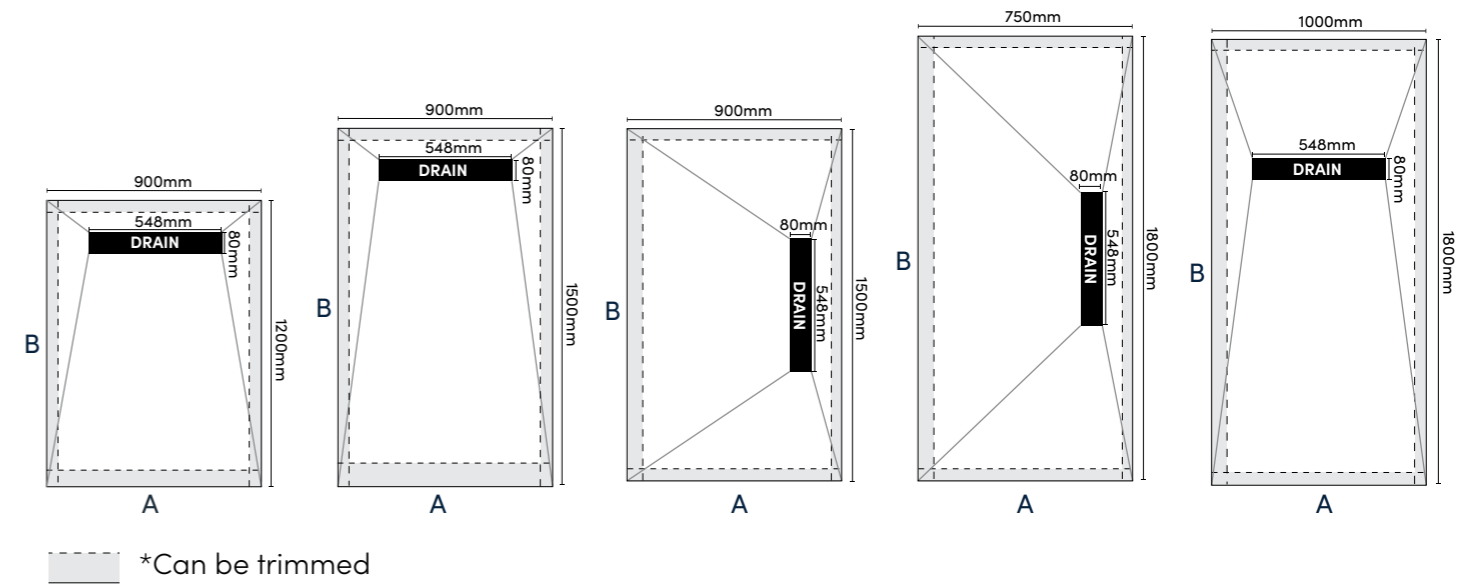

# SharpSlope® | Linear Tile Insert

Easy to install, preformed wetroom tray with integrated steel drain which is sealed with a watertight gasket. The preformed rigid tray is waterproof and has a cementitious top layer for high compression strength. Tile Inserts are available as Brushed Stainless Steel or durable PVD coated colours. Supplied with a high quality, flexible waterproofing membrane.

## Kit Includes

- 36 Litres Per Minute Preformed Wetroom Tray
- Integrated Drain - 1½" Connection
- Sealed Gasket
- 50mm Water Seal
- Tile Insert
- Construction Glue
- Waterproofing Kit

Size	Board Thickness	Steel Tile Insert Kit Order Ref	Black Tile Insert Kit Order Ref	Brass Tile Insert Kit Order Ref	Nickel Tile Insert Kit Order Ref	Bronze Tile Insert Kit Order Ref
900 x 1200	30mm	SL.0912SS	SL.0912BL	SL.0912BS	SL.0912NI	SL.0912BZ
900 x 1500	30mm	SL.0915SS	SL.0915BL	SL.0915BS	SL.0915NI	SL.0915BZ
1500 x 900	30mm	SL.1509SS	SL.1509BL	SL.1509BS	SL.1509NI	SL.1509BZ
1800 x 750	30mm	SL.1807SS	SL.1807BL	SL.1807BS	SL.1807NI	SL.1807BZ
1000 x 1800	30mm	SL.1018SS	SL.1018BL	SL.1018BS	SL.1018NI	SL.1018BZ

# SharpSlope® | Linear Panel

Easy to install, preformed wetroom tray with integrated steel drain which is sealed with a watertight gasket. The preformed rigid tray is waterproof and has a cementitious top layer for high compression strength. Panels are available as Brushed Stainless Steel or durable PVD coated colours. Supplied with a high quality, flexible waterproofing membrane.