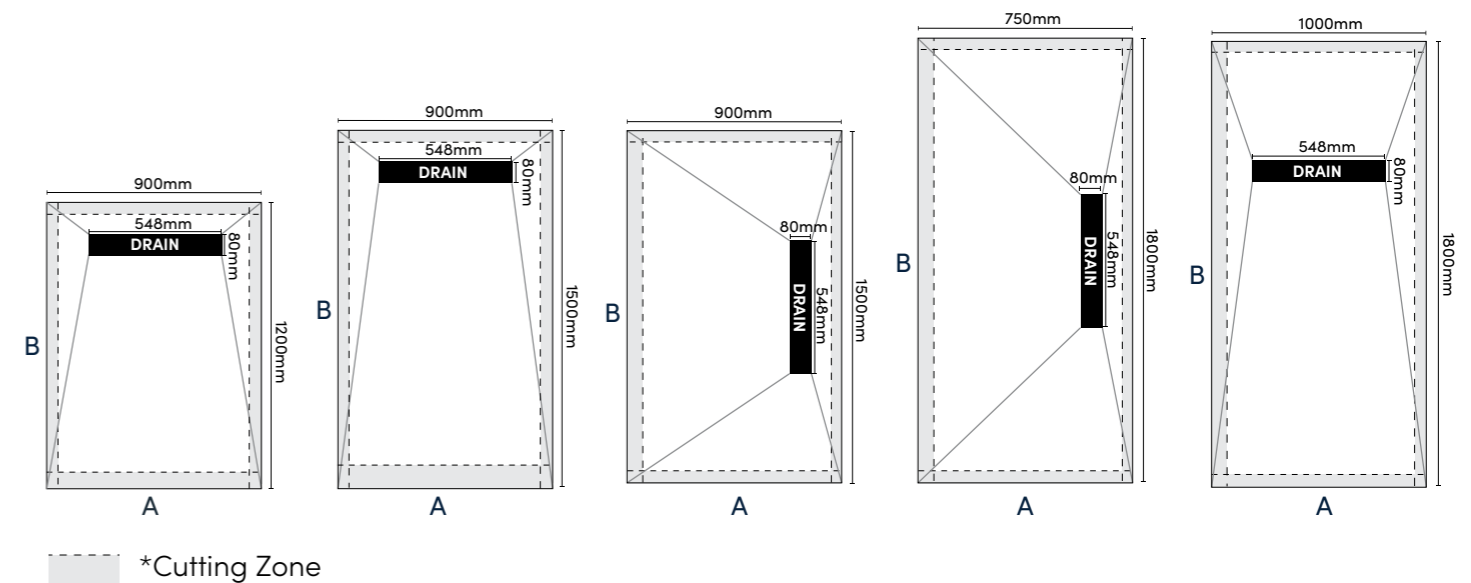

# SharpSlope® | Linear Tile Insert

Easy to install, preformed wetroom tray with integrated steel drain which is sealed with a watertight gasket. The preformed rigid tray is waterproof and has a cementitious top layer for high compression strength. Tile Inserts are available as Brushed Stainless Steel or durable PVD coated colours. Supplied with a high quality, flexible waterproofing membrane.

## Kit Includes

- 36 Litres Per Minute Preformed Wetroom Tray
- Integrated Drain - 1½" Connection
- Sealed Gasket
- 50mm Water Seal
- Tile Insert
- Construction Glue
- Waterproofing Kit

Size	Board Thickness	Steel Tile Insert Kit Order Ref	Black Tile Insert Kit Order Ref	Brass Tile Insert Kit Order Ref	Nickel Tile Insert Kit Order Ref	Bronze Tile Insert Kit Order Ref
900 x 1200	30mm	SL.0912SS	SL.0912BL	SL.0912BS	SL.0912NI	SL.0912BZ
900 x 1500	30mm	SL.0915SS	SL.0915BL	SL.0915BS	SL.0915NI	SL.0915BZ
1500 x 900	30mm	SL.1509SS	SL.1509BL	SL.1509BS	SL.1509NI	SL.1509BZ
1800 x 750	30mm	SL.1807SS	SL.1807BL	SL.1807BS	SL.1807NI	SL.1807BZ
1000 x 1800	30mm	SL.1018SS	SL.1018BL	SL.1018BS	SL.1018NI	SL.1018BZ

# SharpSlope® | Linear Panel

Easy to install, preformed wetroom tray with integrated steel drain which is sealed with a watertight gasket. The preformed rigid tray is waterproof and has a cementitious top layer for high compression strength. Panels are available as Brushed Stainless Steel or durable PVD coated colours. Supplied with a high quality, flexible waterproofing membrane.