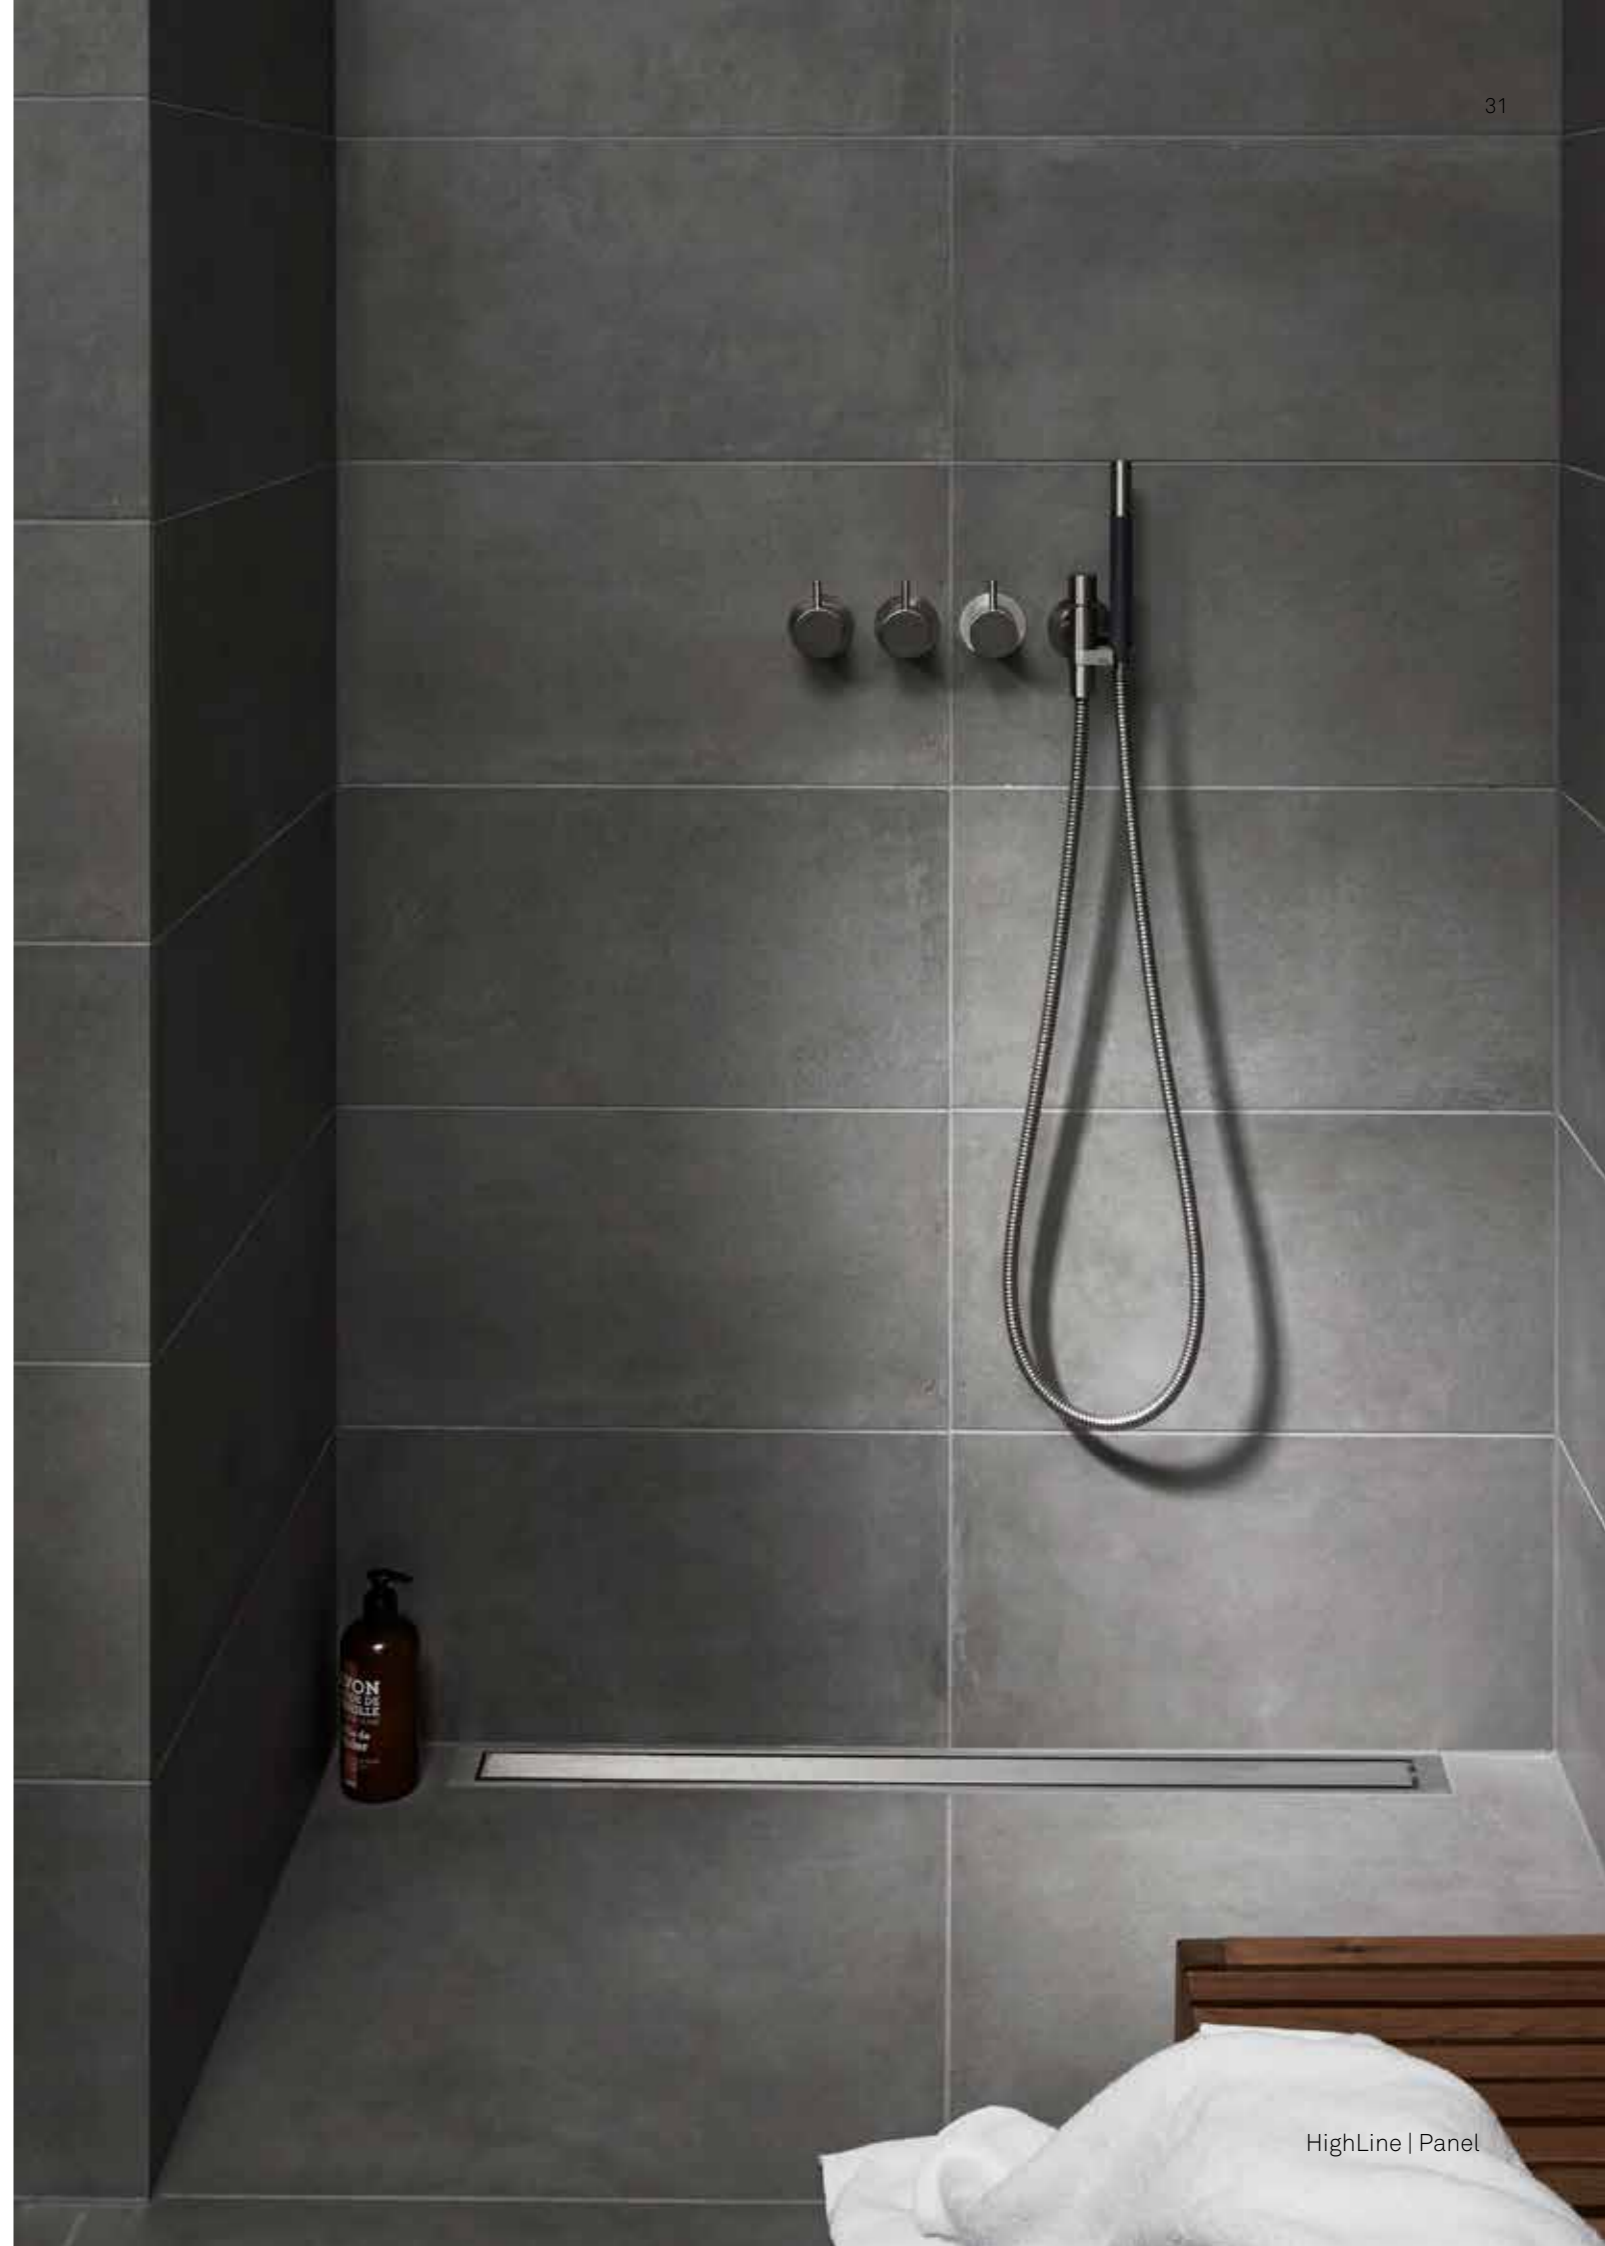

HighLine | Panel