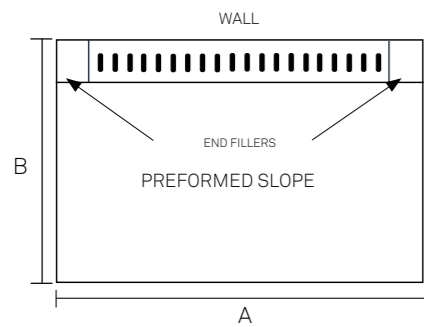

## ALL KITS INCLUDE

A DRAIN  
 PREFORMED SLOPE BOARD  
 8m<sup>2</sup> WATERPROOFING SYSTEM

Wall Mounted Drain

Preformed Slope

Waterproofing kit