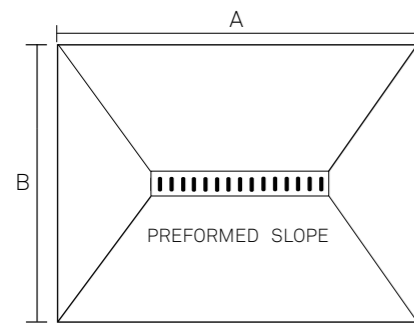

## ALL KITS INCLUDE

- A DRAIN
- PVD DURABLE COATING
- PREFORMED SLOPE BOARD
- 8m<sup>2</sup> WATERPROOFING SYSTEM

Centre Drain

Preformed Slope

Waterproofing kit

## DESIGN OPTIONS

Size A B	Minimum Size	Board Thickness	Drain Model	Anniversario Grate Kit Order Ref	HighLine Custom Kit Order Ref	HighLine Panel Brushed Stainless Steel Kit Order Ref	HighLine Cassette Kit Order Ref
900 x 900	600 x 600	19	300	4K0900.09001	4K0900.09002	4K0900.09003	4K0900.09004
1200 x 900	900 x 600	19	700	4K1200.09001	4K1200.09002	4K1200.09003	4K1200.09004
1500 x 1000	1200 x 600	19	700	4K1500.10001	4K1500.10002	4K1500.10003	4K1500.10004