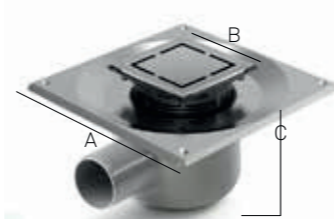

A Structural Length	B Visual Length	C Drain Depth	Square Drain Anniversario Kit Order Ref
221	100 x 100	119	WM82100.K1