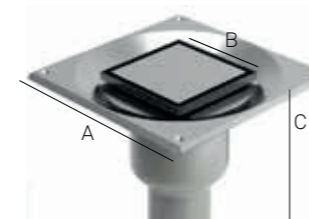

A Structural Length	B Visual Length	C Drain Depth	Square Drain Highline Custom Kit Order Ref
221	100 x 100	186	WM82100.K2M01