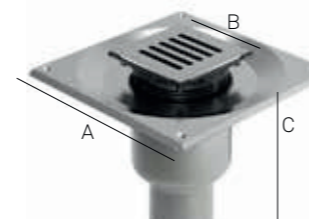

- Elegant square drain solution with large metal flanges to waterproof onto.
- Customised tile solution possible with no visible metal trim - 100 x 100 mm.
- Brushed Stainless Steel Grates - 100 x 100mm or 150 x 150mm options.
- 60ltrs per minute vertical outlet.
- 50mm water seal trap

A Structural Length	B Visual Length	C Drain Depth	Square Drain Anniversario Kit Order Ref
221	150 x 150	186	WM82150.K1M01

A Structural Length	B Visual Length	C Drain Depth	Square Drain Anniversario Kit Order Ref
221	100 x 100	186	WM82100.K1M01

A Structural Length	B Visual Length	C Drain Depth	Square Drain Classic Kit Order Ref
221	150 x 150	186	WM82150.K1CLM01

A Structural Length	B Visual Length	C Drain Depth	Square Drain Column Kit Order Ref
221	150 x 150	186	WM82150.K1COM01