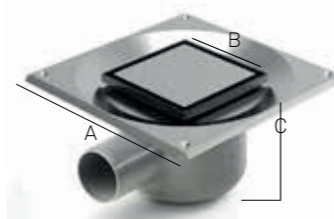

A Structural Length	B Visual Length	C Drain Depth	Square Drain Highline Custom Kit Order Ref
221	100 x 100	119	WM82100.K2