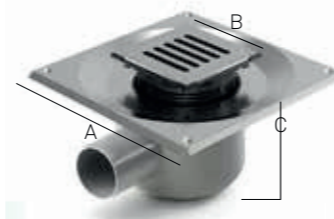

BENEFITS

- Elegant square drain solution with large metal flanges to waterproof onto.
- Customised tile solution possible with no visible metal trim - 100 x 100 mm.
- Brushed Stainless Steel Grates - 100 x 100mm or 150 x 150mm options.
- 46ltrs per minute horizontal outlet with 360 rotation.
- 50mm water seal trap

A Structural Length	B Visual Length	C Drain Depth	Square Drain Anniversario Kit Order Ref
221	150 x 150	119	WM82150.K1

A Structural Length	B Visual Length	C Drain Depth	Square Drain Anniversario Kit Order Ref
221	100 x 100	119	WM82100.K1

A Structural Length	B Visual Length	C Drain Depth	Square Drain Classic Kit Order Ref
221	150 x 150	119	WM82150.K1CL

A Structural Length	B Visual Length	C Drain Depth	Square Drain Column Kit Order Ref
221	150 x 150	119	WM82150.K1CO