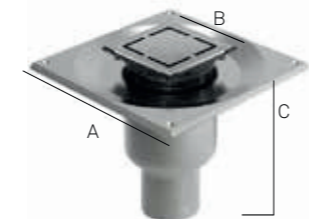

A Structural Length	B Visual Length	C Drain Depth	Square Drain Anniversario Kit Order Ref
221	100 x 100	186	WM82100.K1M01