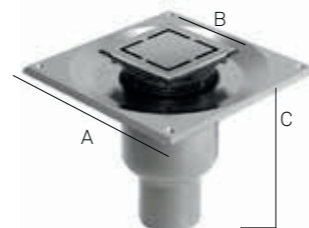

UNIDRAIN® SQUARE

THE UNIDRAIN SQUARE FLOOR DRAIN GIVES THE OPPORTUNITY TO HAVE THE SAME STREAMLINED UNIDRAIN LOOK AND FEEL IN ALL ROOMS, WHERE A FLOOR DRAIN IS NEEDED AND WHERE A LINEAR DRAIN IS NOT AN OPTION.

BENEFITS

- Elegant square drain solution with large metal flanges to waterproof onto.
- Customised tile solution possible with no visible metal trim - 100 x 100 mm.
- Brushed Stainless Steel Grates - 100 x 100mm or 150 x 150mm options.
- 60ltrs per minute vertical outlet.
- 50mm water seal trap

A Structural Length	B Visual Length	C Drain Depth	Square Drain Anniversario Kit Order Ref
221	150 x 150	186	WM82150.K1M01