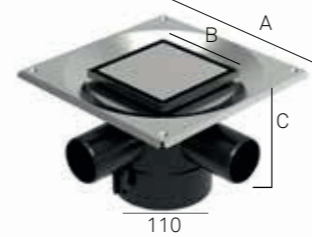

A Structural Length	B Visual Length	C Drain Depth	Square Drain Highline Custom Kit Order Ref
221	100 x 100	139	WM8022.0110