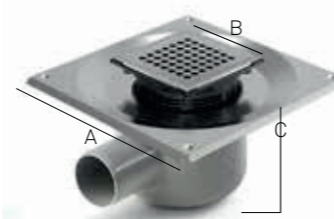

UNIDRAIN® SQUARE

THE UNIDRAIN SQUARE FLOOR DRAIN GIVES THE OPPORTUNITY TO HAVE THE SAME STREAMLINED UNIDRAIN LOOK AND FEEL IN ALL ROOMS, WHERE A FLOOR DRAIN IS NEEDED AND WHERE A LINEAR DRAIN IS NOT AN OPTION.

BENEFITS

- Elegant square drain solution with large metal flanges to waterproof onto.
- Customised tile solution possible with no visible metal trim - 100 x 100 mm.
- Brushed Stainless Steel Grates - 100 x 100mm or 150 x 150mm options.
- 46ltrs per minute horizontal outlet with 360 rotation.
- 50mm water seal trap

A Structural Length	B Visual Length	C Drain Depth	Square Drain Classic Kit Order Ref
221	150 x 150	119	WM82150.K1CL

A Structural Length	B Visual Length	C Drain Depth	Square Drain Column Kit Order Ref
221	150 x 150	119	WM82150.K1CO