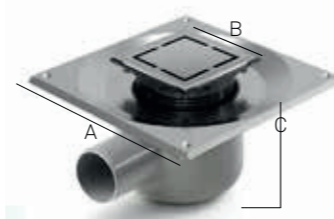

UNIDRAIN® SQUARE

THE UNIDRAIN SQUARE FLOOR DRAIN GIVES THE OPPORTUNITY TO HAVE THE SAME STREAMLINED UNIDRAIN LOOK AND FEEL IN ALL ROOMS, WHERE A FLOOR DRAIN IS NEEDED AND WHERE A LINEAR DRAIN IS NOT AN OPTION.

BENEFITS

- Elegant square drain solution with large metal flanges to waterproof onto.
- Customised tile solution possible with no visible metal trim - 100 x 100 mm.
- Brushed Stainless Steel Grates - 100 x 100mm or 150 x 150mm options.
- 46ltrs per minute horizontal outlet with 360 rotation.
- 50mm water seal trap

A Structural Length	B Visual Length	C Drain Depth	Square Drain Anniversario Kit Order Ref
221	150 x 150	119	WM82150.K1