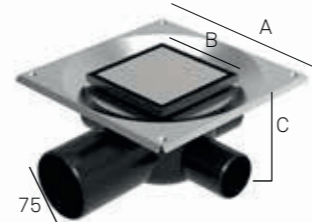

UNIDRAIN® SQUARE

THE UNIDRAIN SQUARE FLOOR DRAIN GIVES THE OPPORTUNITY TO HAVE THE SAME STREAMLINED UNIDRAIN LOOK AND FEEL IN ALL ROOMS, WHERE A FLOOR DRAIN IS NEEDED AND WHERE A LINEAR DRAIN IS NOT AN OPTION.

BENEFITS

- Customised tile solution possible with no visible metal trim - 100 x 100 mm.
- Column Grates - 100 x 100mm or 150 x 150mm options.
- 48ltrs per minute horizontal outlet - 84ltrs per minute vertical outlet.
- Option to connect pipework into the drain through inlets.

A Structural Length	B Visual Length	C Drain Depth	Square Drain Highline Custom Kit Order Ref
221	100 x 100	109	WM8021.0075